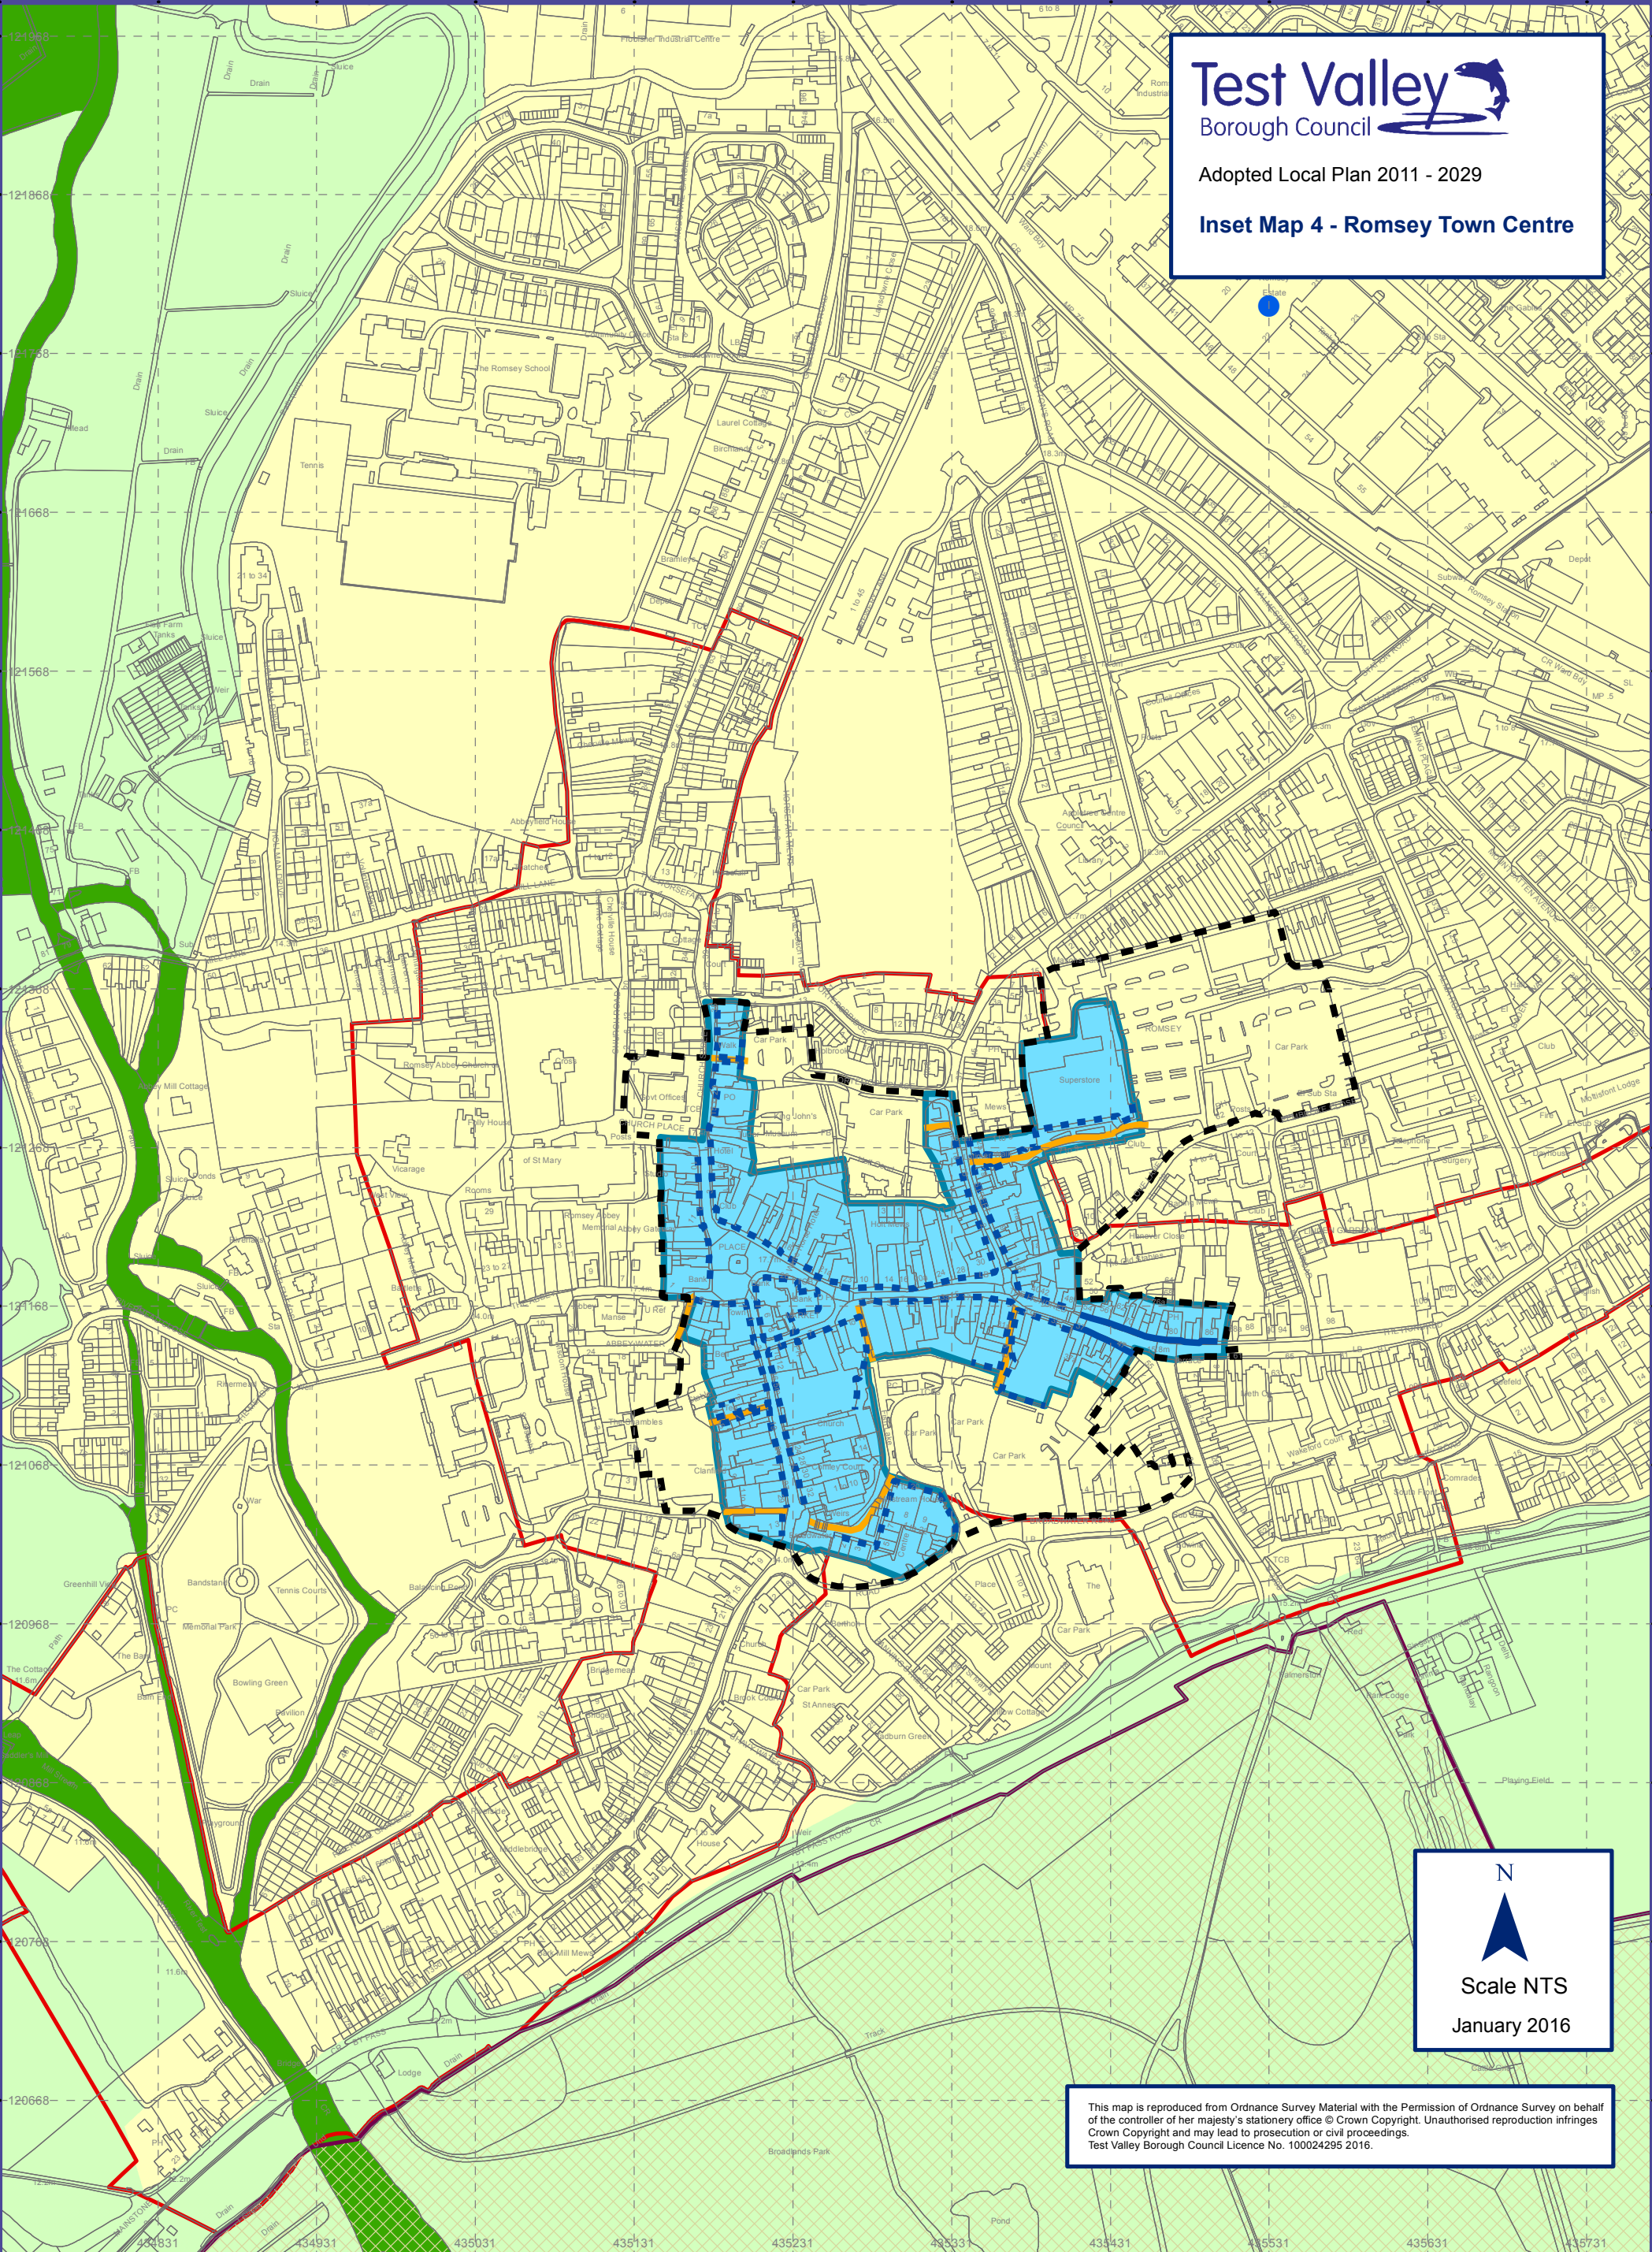

This map is reproduced from Ordnance Survey Material with the Permission of Ordnance Survey on behalf of the controller of her majesty's stationery office © Crown Copyright. Unauthorised reproduction infringes Crown Copyright and may lead to prosecution or civil proceedings.
Test Valley Borough Council Licence No. 100024295 2016.

N

Scale: NTS
January 2016

Test Valley

Borough Council

Adopted Local Plan 2011 - 2029

Inset Map 2 - Andover Town Centre

N
Scale NTS
January 2016

This map is reproduced from Ordnance Survey Material with the Permission of Ordnance Survey on behalf of the controller of her majesty's stationery office © Crown Copyright. Unauthorised reproduction infringes Crown Copyright and may lead to prosecution or civil proceedings.
Test Valley Borough Council Licence No. 100024295 2016.