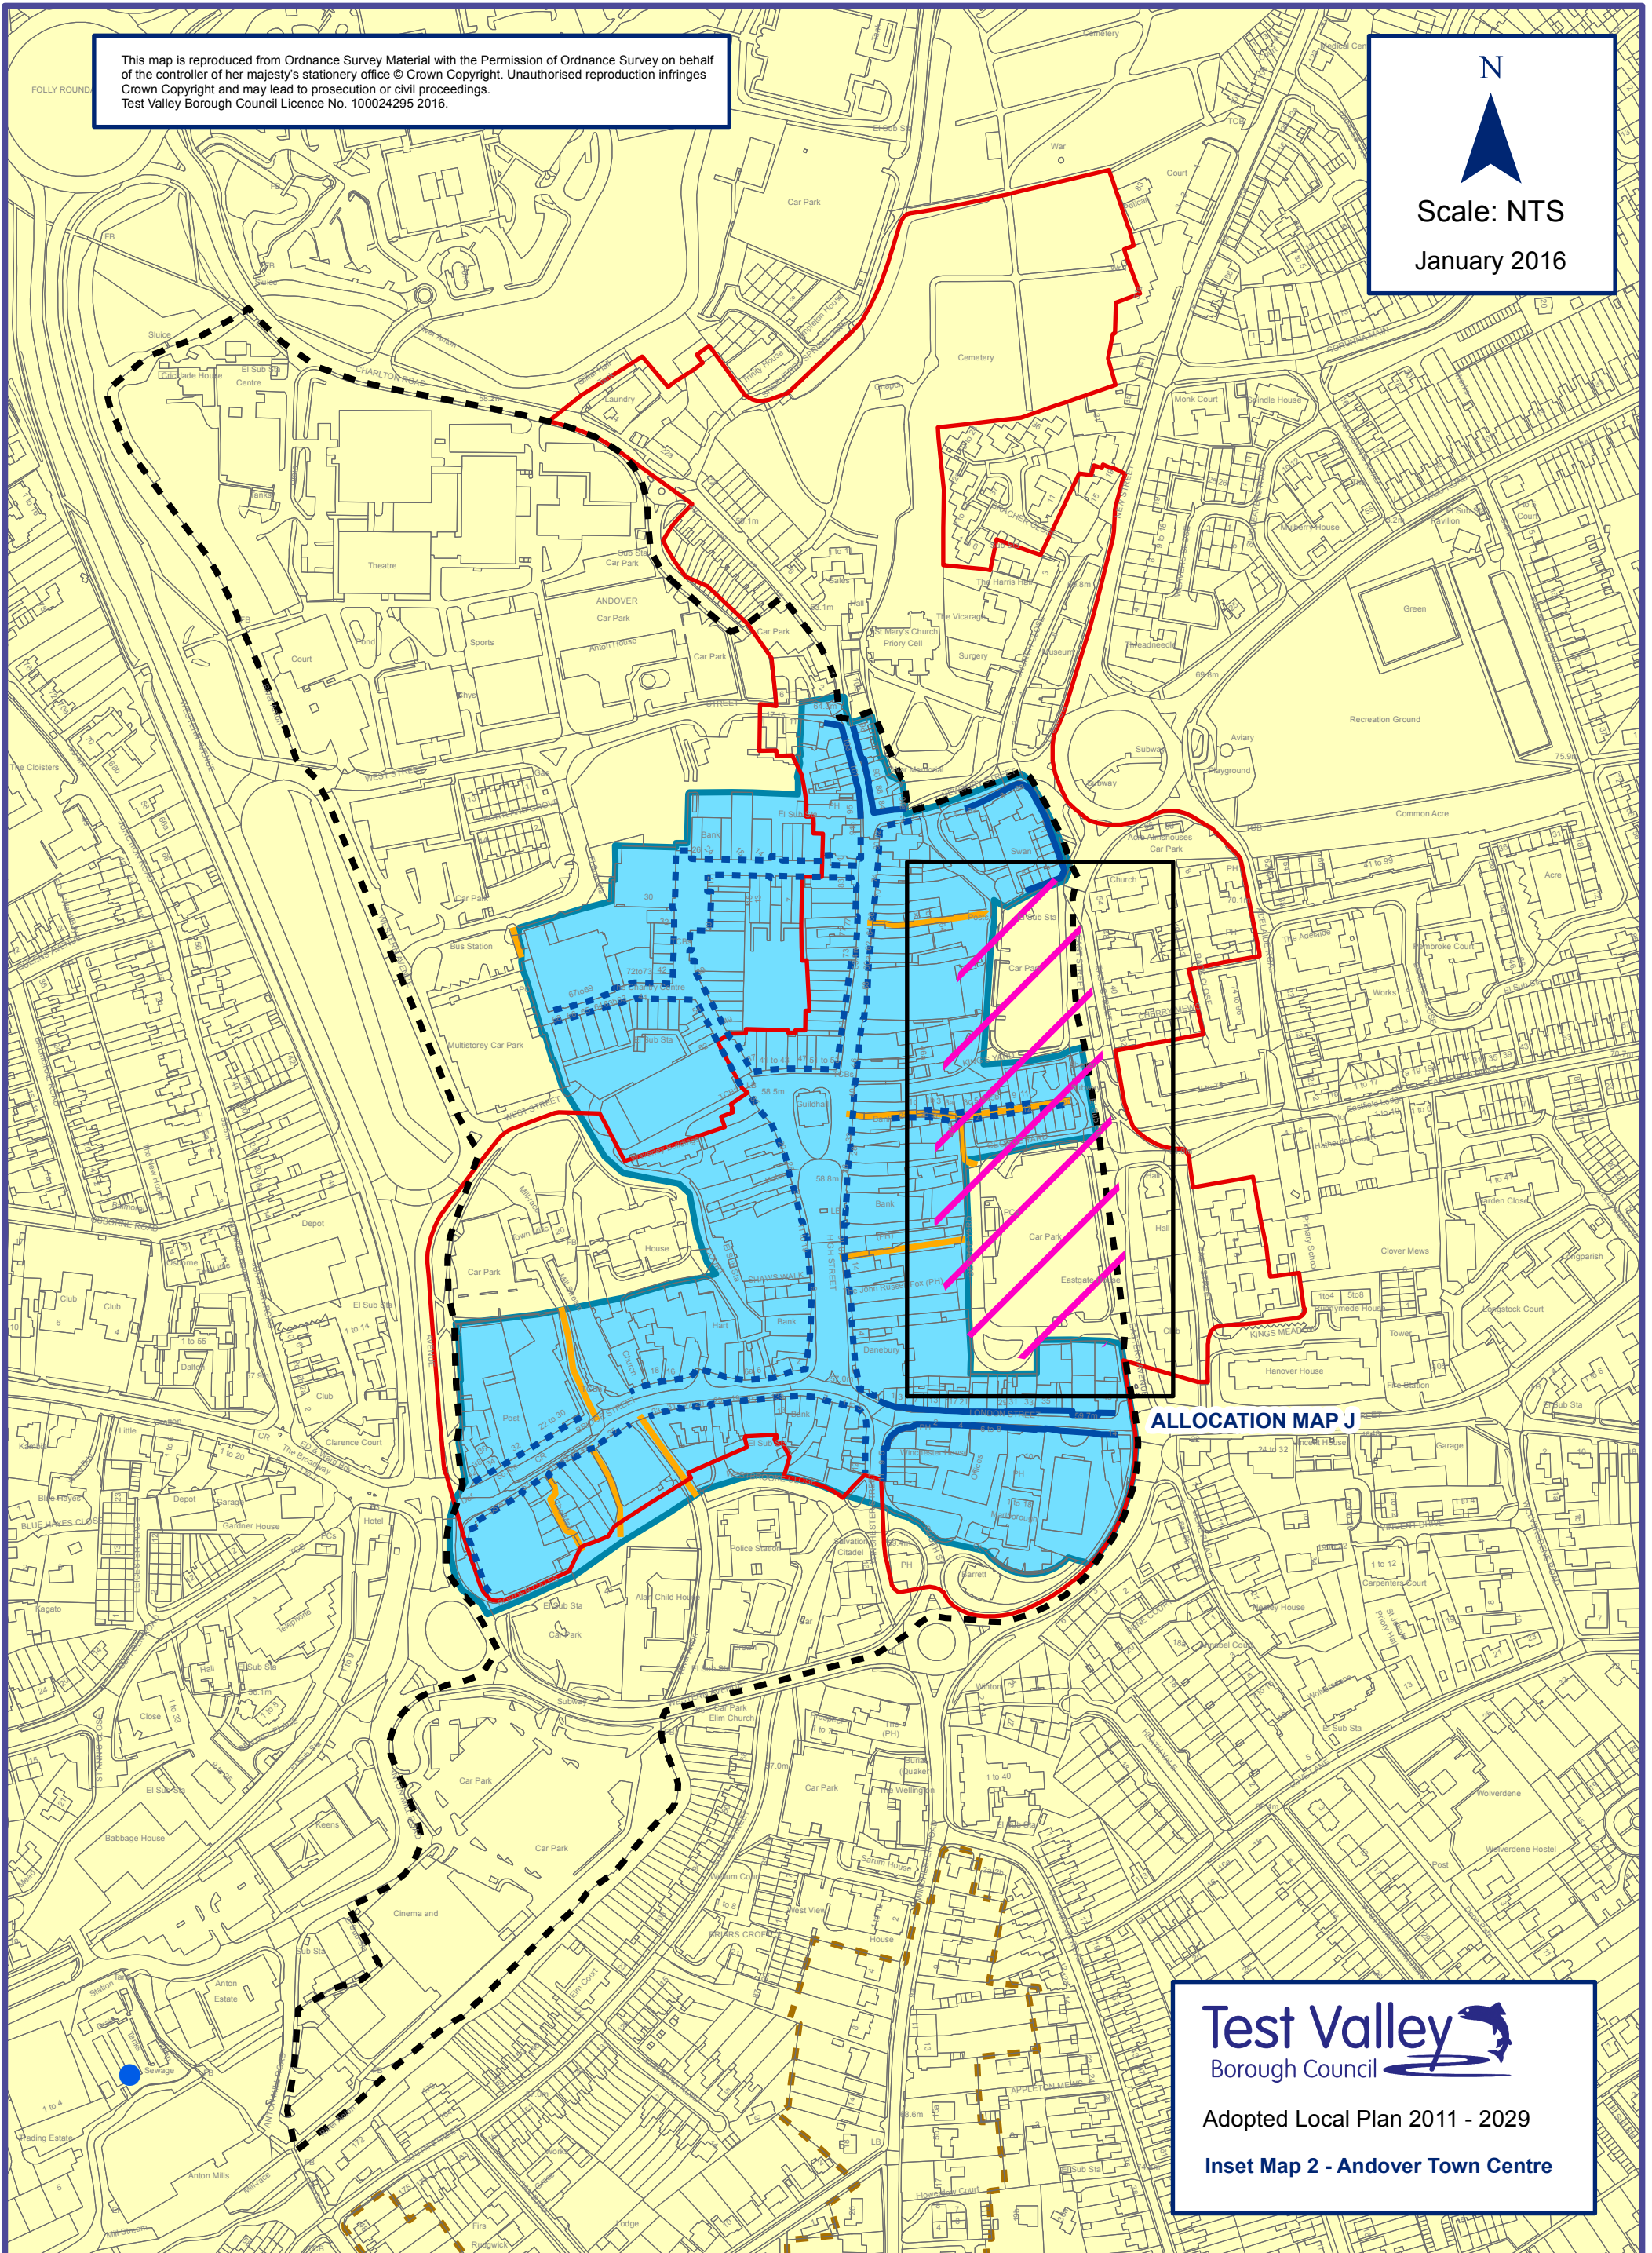

This map is reproduced from Ordnance Survey Material with the Permission of Ordnance Survey on behalf of the controller of her majesty's stationery office © Crown Copyright. Unauthorised reproduction infringes Crown Copyright and may lead to prosecution or civil proceedings.
Test Valley Borough Council Licence No. 100024295 2016.

N

Scale: NTS
January 2016

Test Valley

Borough Council

Adopted Local Plan 2011 - 2029

Inset Map 2 - Andover Town Centre

N
Scale NTS
January 2016

This map is reproduced from Ordnance Survey Material with the Permission of Ordnance Survey on behalf of the controller of her majesty's stationery office © Crown Copyright. Unauthorised reproduction infringes Crown Copyright and may lead to prosecution or civil proceedings.
Test Valley Borough Council Licence No. 100024295 2016.