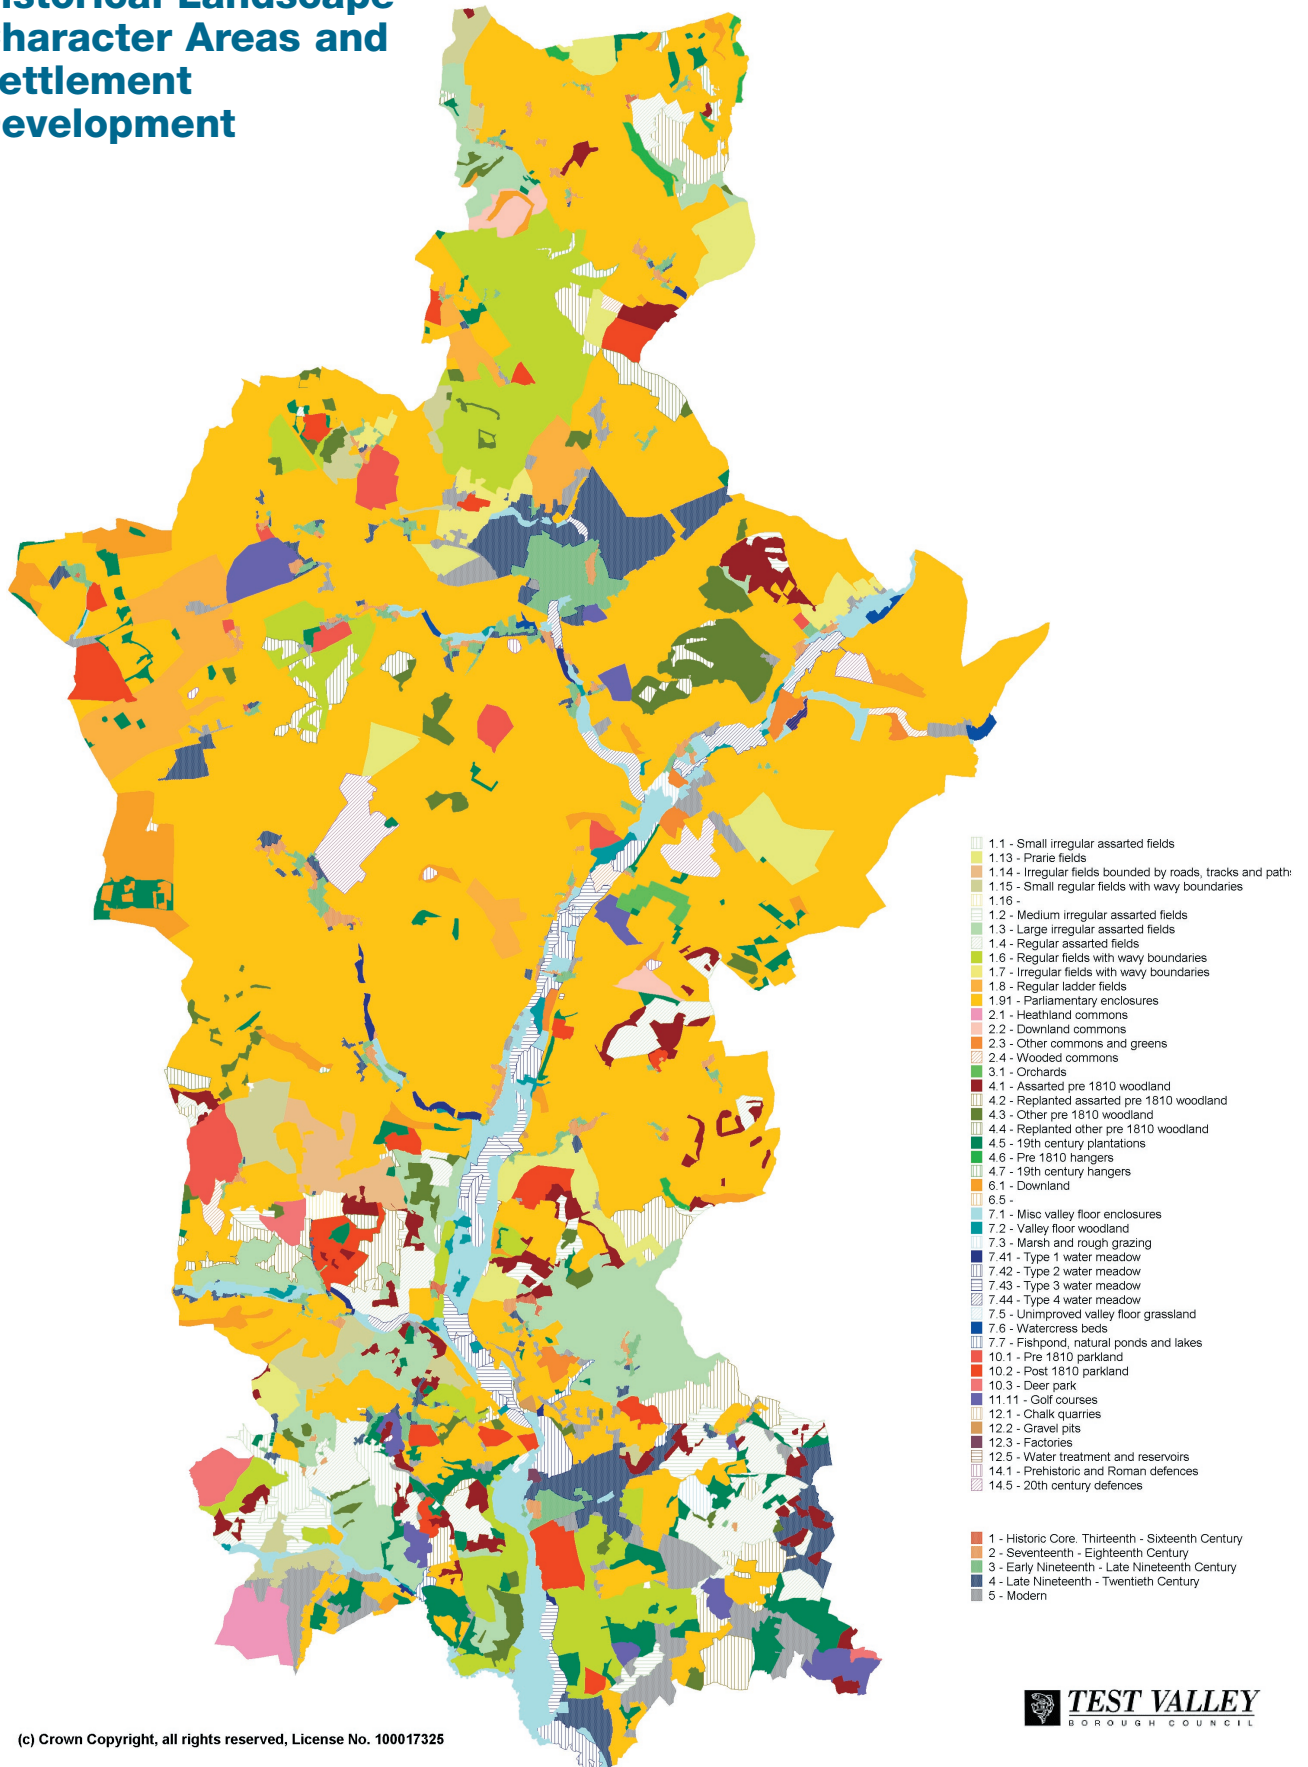

A2: Historic Landscape and Settlement Analysis

**Figure 1
Historical Landscape
Character Areas and
Settlement
Development**

(c) Crown Copyright, all rights reserved, License No. 100017325