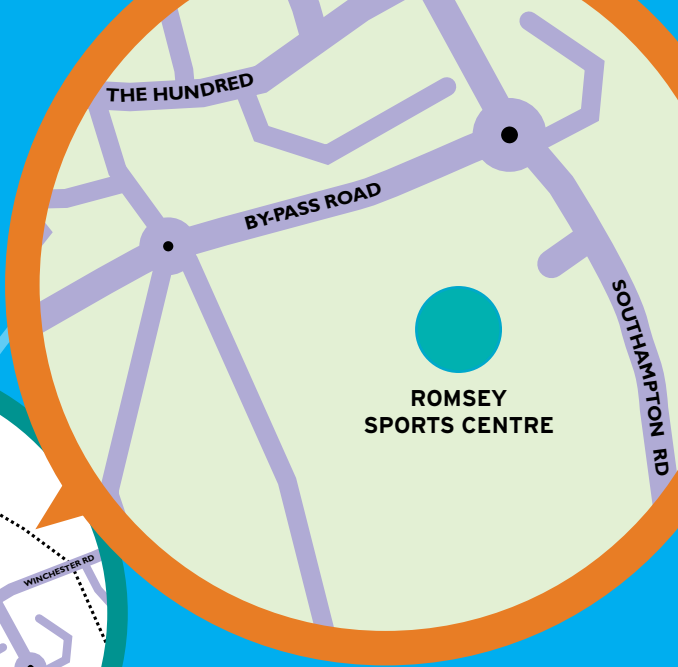

© Crown Copyright. All rights reserved.
Test Valley Borough Council 100024295. 2007.

Opening Hours

Monday - Friday	9am - 9pm	All year round
Saturday & Sunday	9.30am - 6pm	Sept - April
Saturday & Sunday	9.30am - 8pm	May - Aug

For further information and bookings please contact:

Tel **01794 515103** or

email **romseysportscentre@testvalley.gov.uk**

If English is not your first language, we will try to provide this information in a format you can understand. This leaflet is also available in braille, large print and on tape.

T: 01264 368000 F: 01264 368899 or E: leisure@testvalley.gov.uk

Se necessitar de uma tradução deste folheto em português, por favor contacte o número de telefone 01264368000 ou o e-mail: leisure@testvalley.gov.uk.

اگر شما نیازی به ترجمه این نشریه به فارسی دارید لطفاً با ما تماس بگیرید.
تلفن: 01264 368000 یا
پست الکترونیکی: leisure@testvalley.gov.uk

نه‌گه‌ر ده‌ته‌ویت نهم نامیلکه‌به بؤ زمانی کوربی وهر بگنیردریت،
تکایه په‌پو هندی به ژماره‌ی ته‌له‌فونی 01264 368000 بکه
یان ٹیمپلنک بؤ leisure@testvalley.gov.uk بنیره.

www.testvalley.gov.uk/leisure