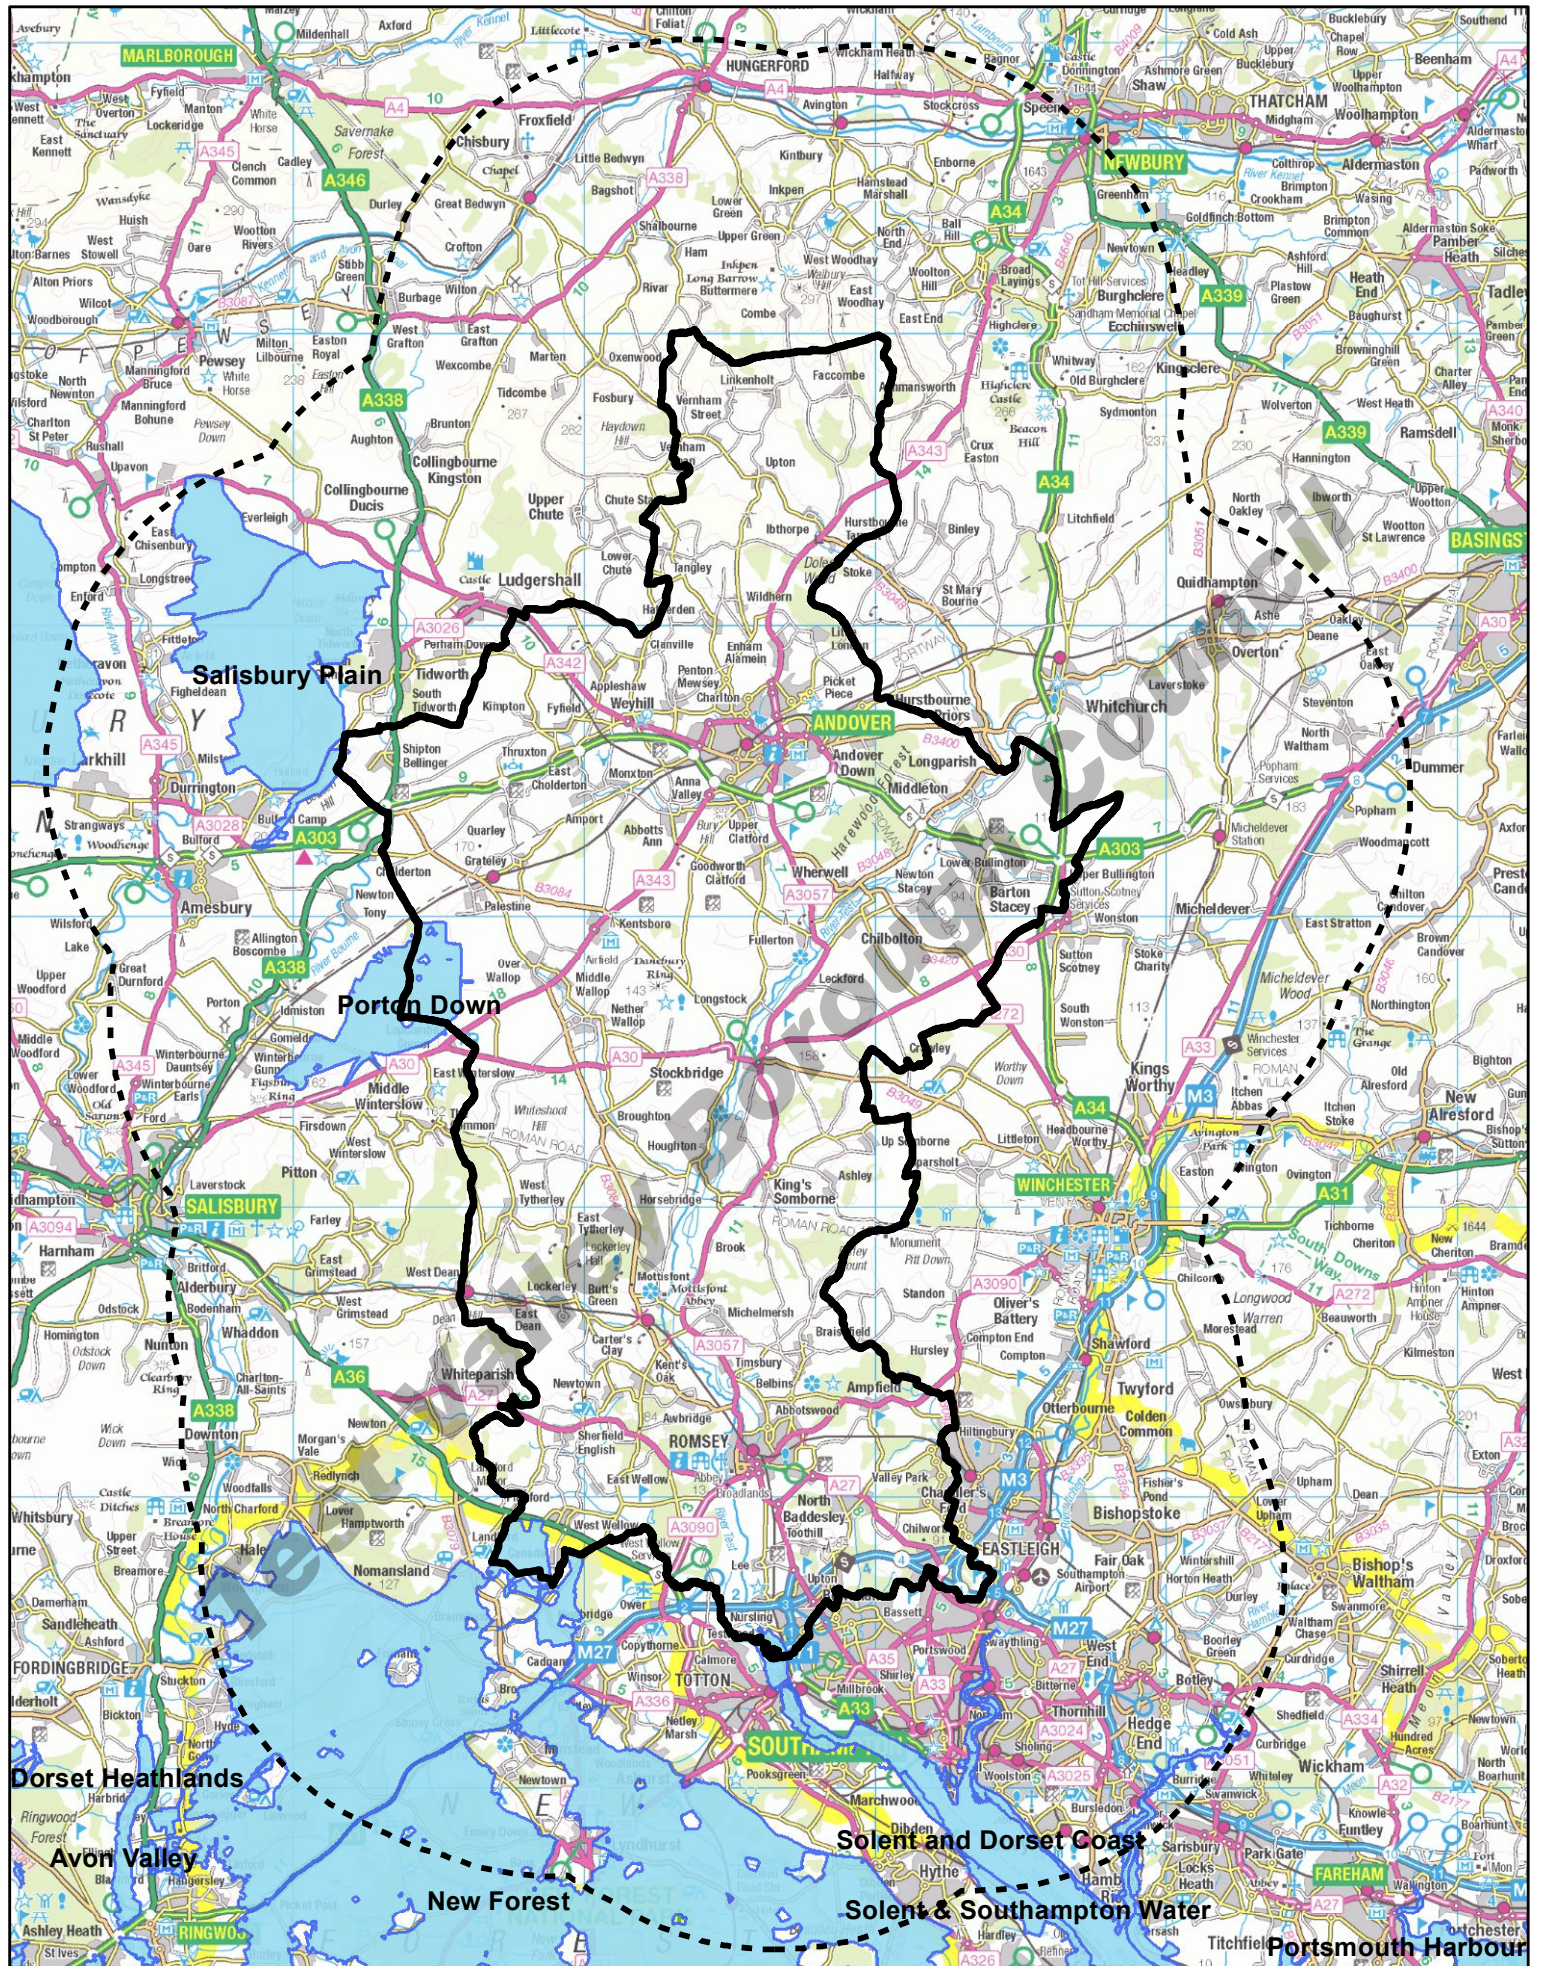

**Special Areas of Conservation within 10km of the Test Valley Borough Boundary**

This map is reproduced from Ordnance Survey Material with the Permission of Ordnance Survey on behalf of the controller of her majesty's stationery office © Crown Copyright. Unauthorised reproduction infringes Crown Copyright and may lead to prosecution or civil proceedings.  
 Test Valley Borough Council 100024295 2021.

### Special Protection Areas within 10km of the Test Valley Borough Boundary

This map is reproduced from Ordnance Survey Material with the Permission of Ordnance Survey on behalf of the controller of her majesty's stationery office © Crown Copyright. Unauthorised reproduction infringes Crown Copyright and may lead to prosecution or civil proceedings.  
 Test Valley Borough Council 100024295 2021.

### Ramsar sites within 10km of the Test Valley Borough Boundary

This map is reproduced from Ordnance Survey Material with the Permission of Ordnance Survey on behalf of the controller of her majesty's stationery office © Crown Copyright. Unauthorised reproduction infringes Crown Copyright and may lead to prosecution or civil proceedings.  
 Test Valley Borough Council 100024295 2021.