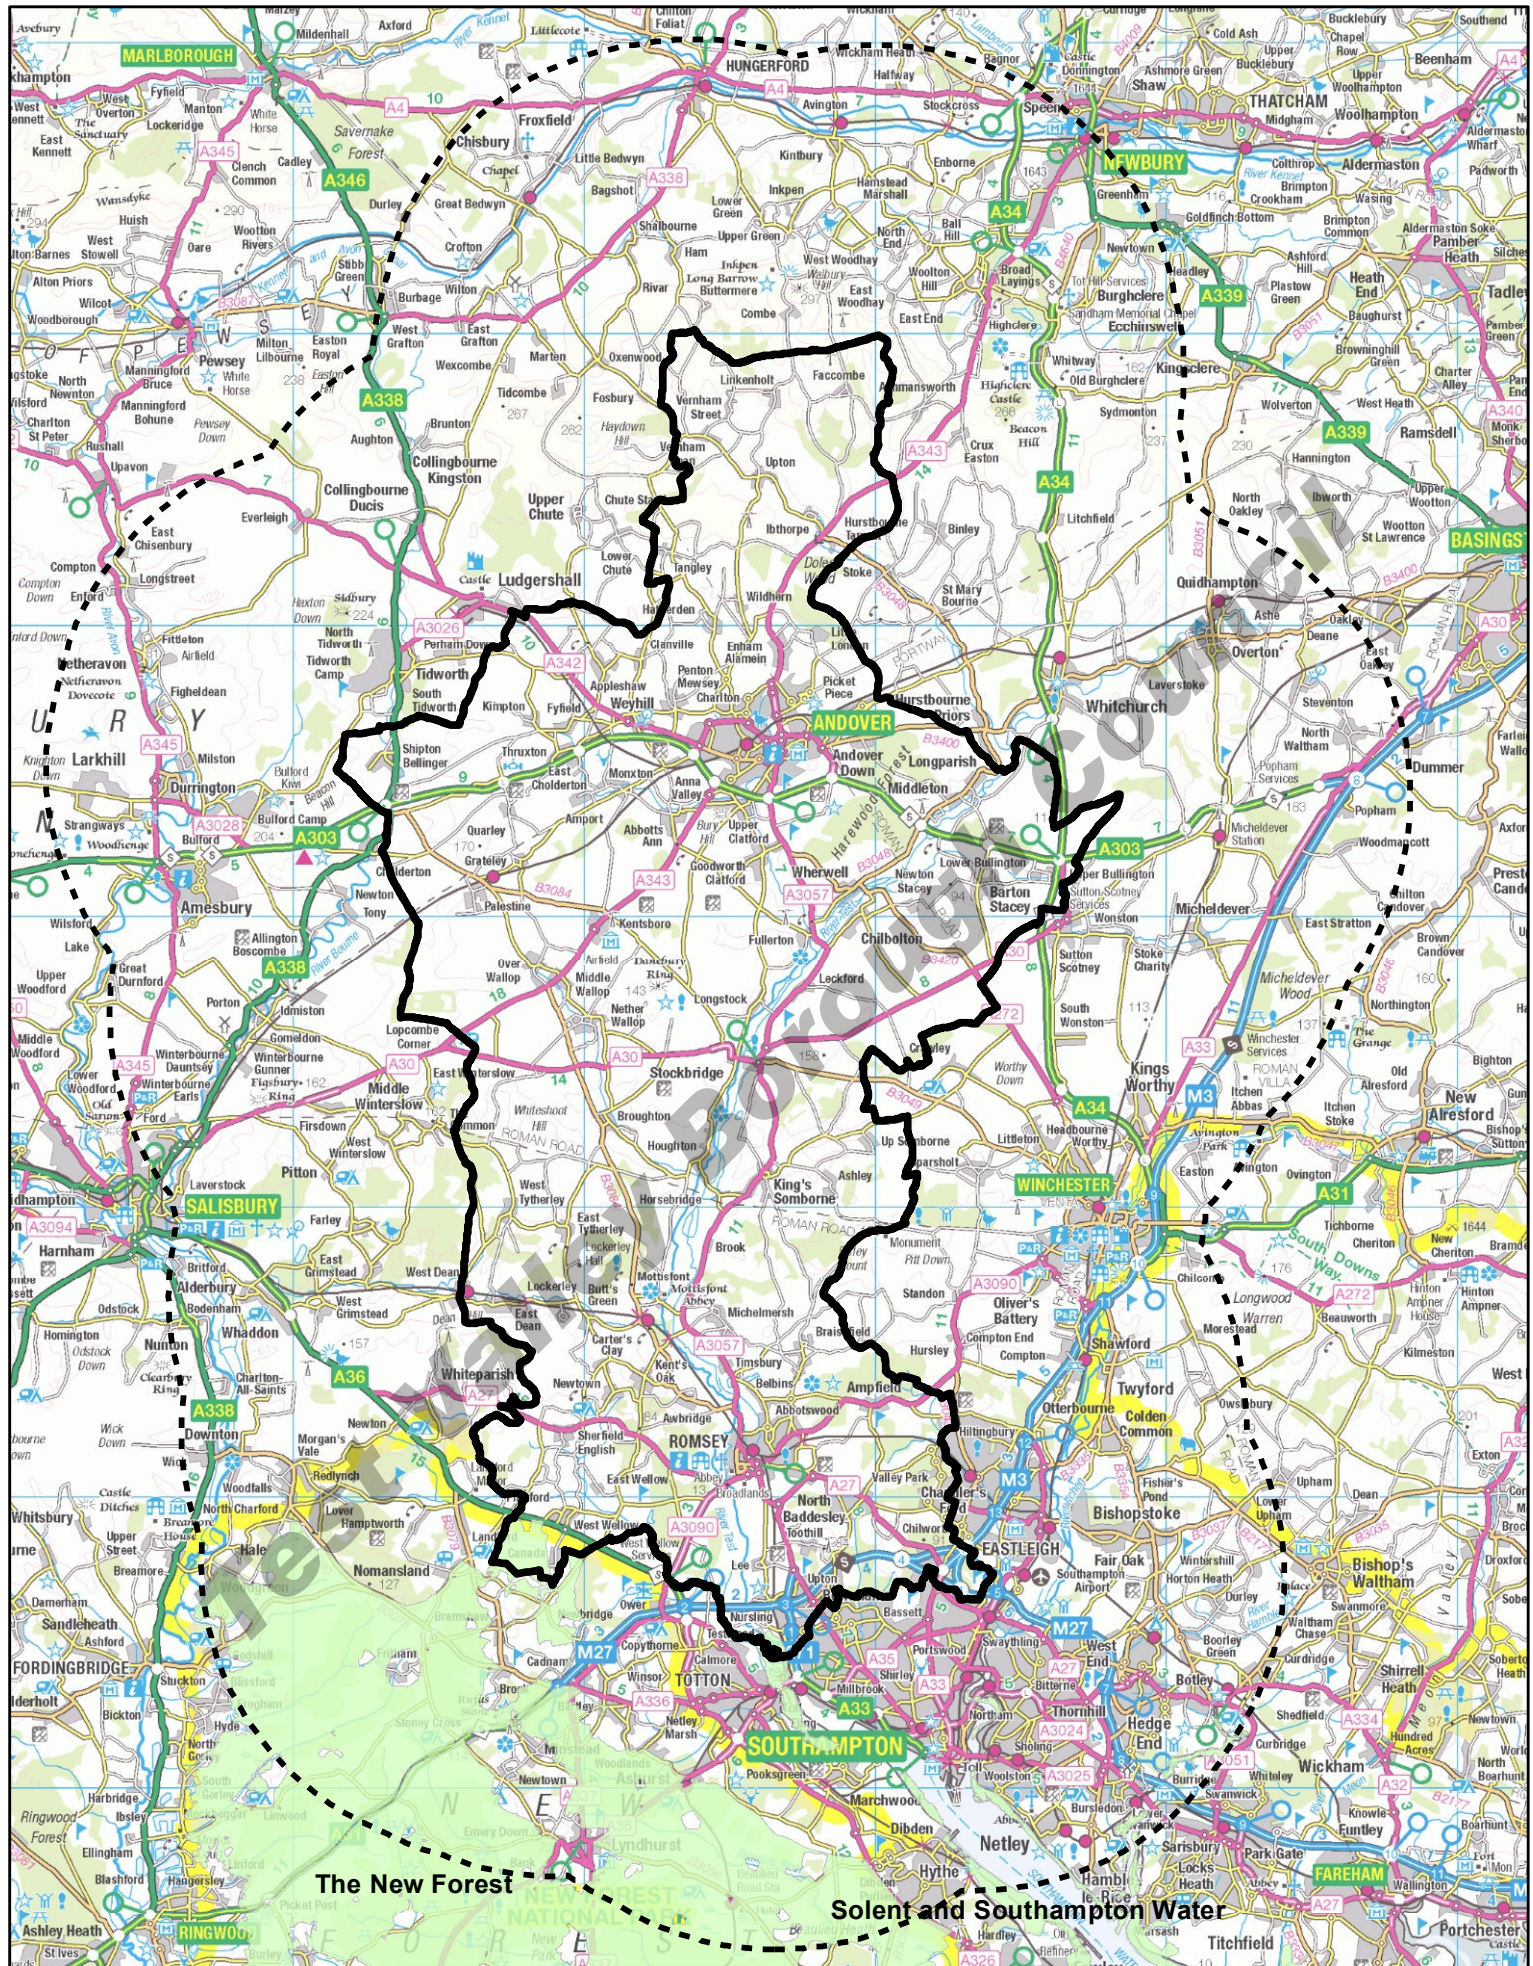

**Special Areas of Conservation within 10km of the Test Valley Borough Boundary**

This map is reproduced from Ordnance Survey Material with the Permission of Ordnance Survey on behalf of the controller of her majesty's stationery office © Crown Copyright. Unauthorised reproduction infringes Crown Copyright and may lead to prosecution or civil proceedings.  
 Test Valley Borough Council 100024295 2021.

### Special Protection Areas within 10km of the Test Valley Borough Boundary

This map is reproduced from Ordnance Survey Material with the Permission of Ordnance Survey on behalf of the controller of her majesty's stationery office © Crown Copyright. Unauthorised reproduction infringes Crown Copyright and may lead to prosecution or civil proceedings.  
 Test Valley Borough Council 100024295 2021.

### Ramsar sites within 10km of the Test Valley Borough Boundary

This map is reproduced from Ordnance Survey Material with the Permission of Ordnance Survey on behalf of the controller of her majesty's stationery office © Crown Copyright. Unauthorised reproduction infringes Crown Copyright and may lead to prosecution or civil proceedings.  
 Test Valley Borough Council 100024295 2021.