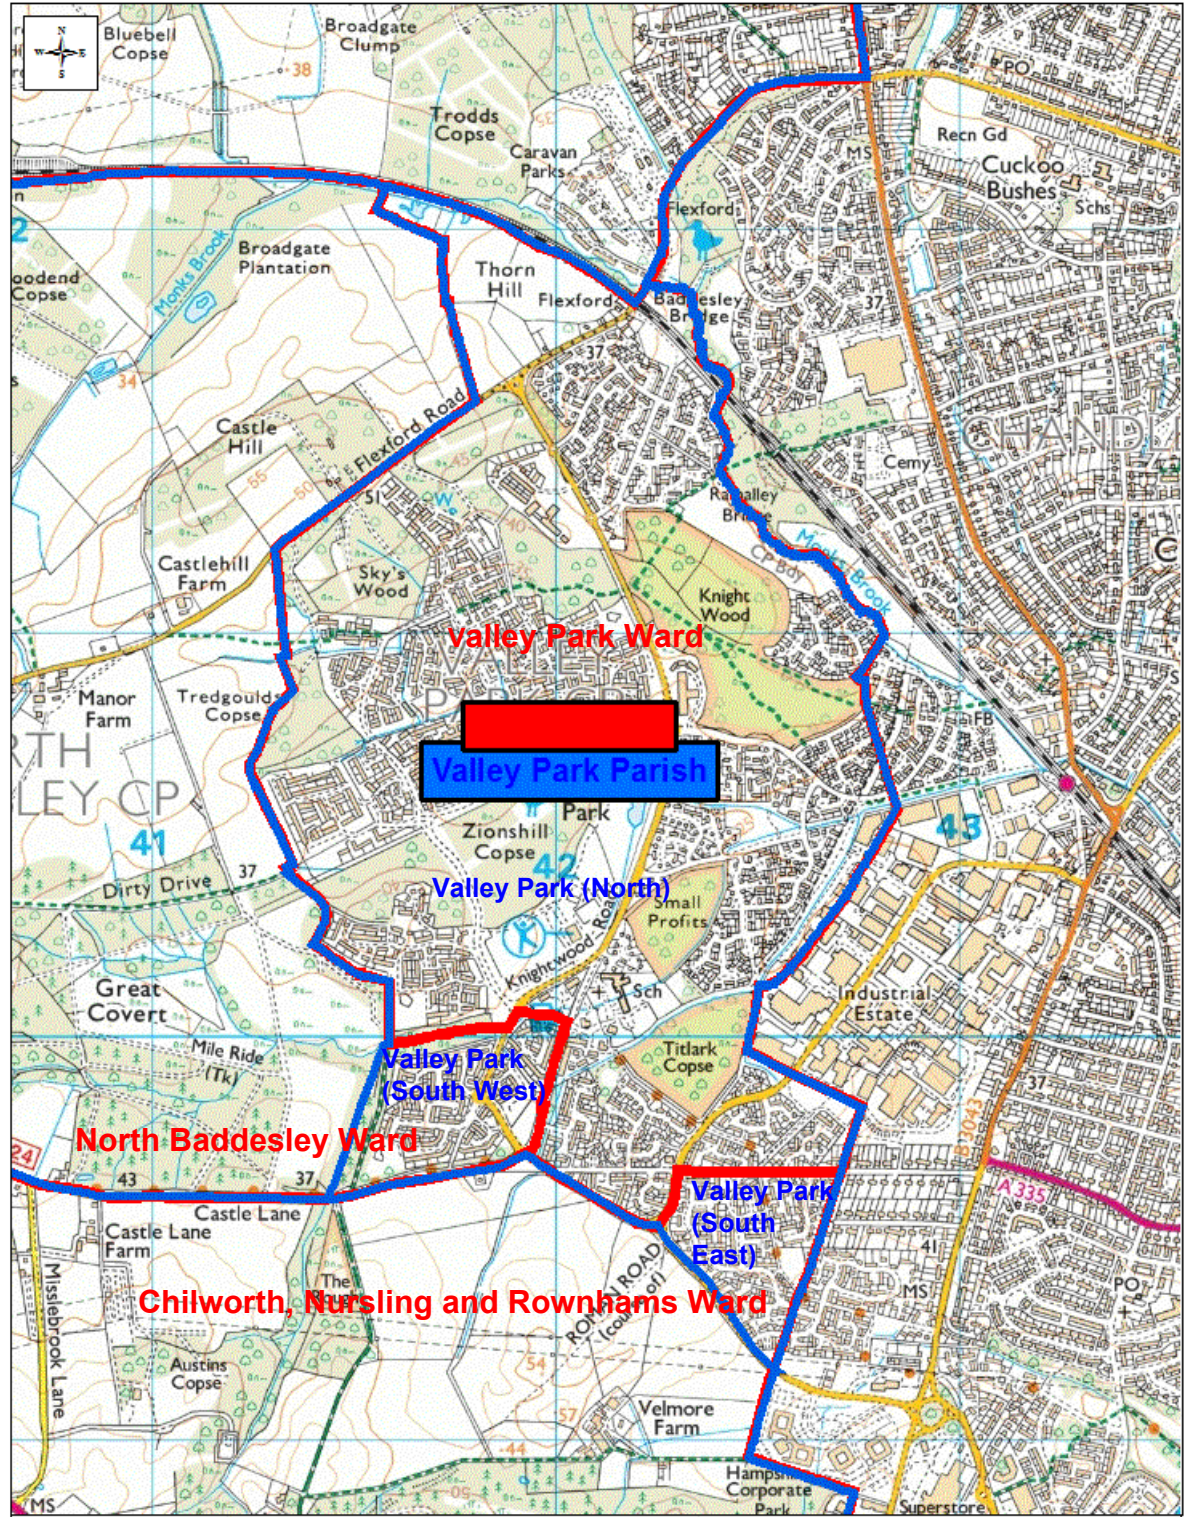

ArcGIS Web Map

Date: 13/01/2022

Scale: 1:15,000

Author: Web AppBuilder for ArcGIS