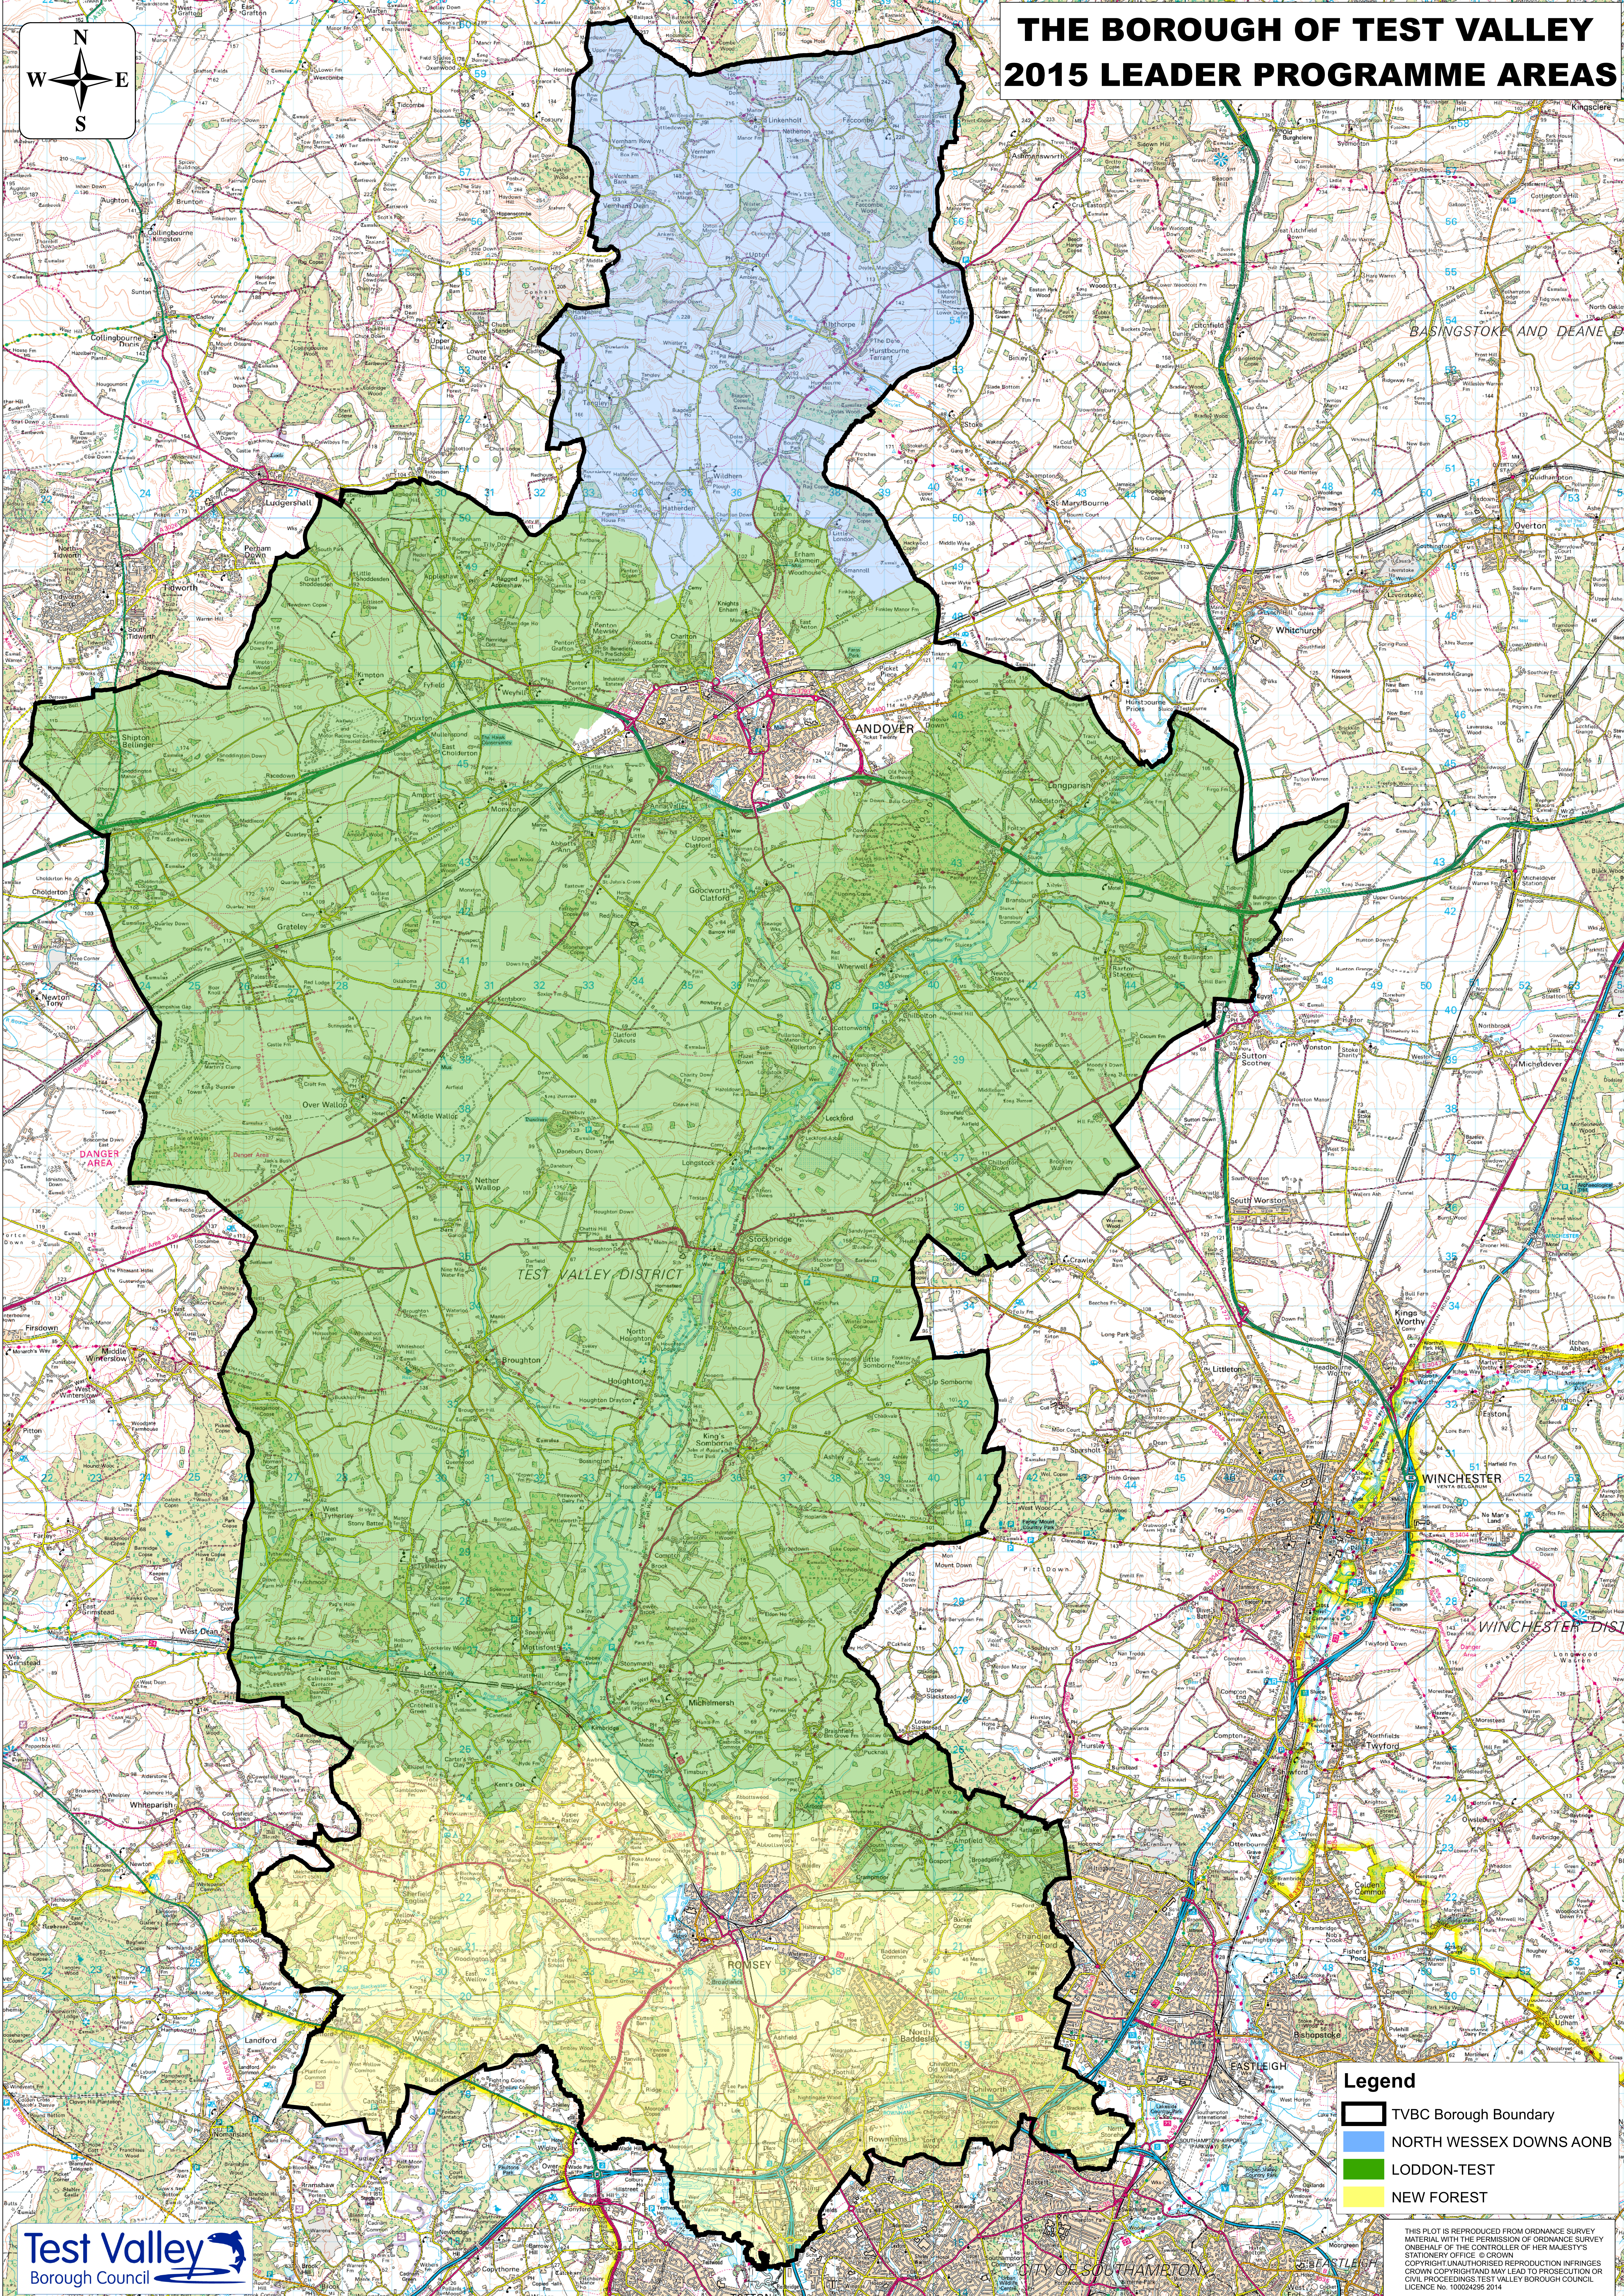

THE BOROUGH OF TEST VALLEY 2015 LEADER PROGRAMME AREAS

Legend

- TVBC Borough Boundary
- NORTH WESSEX DOWNS AONB
- LODDON-TEST
- NEW FOREST