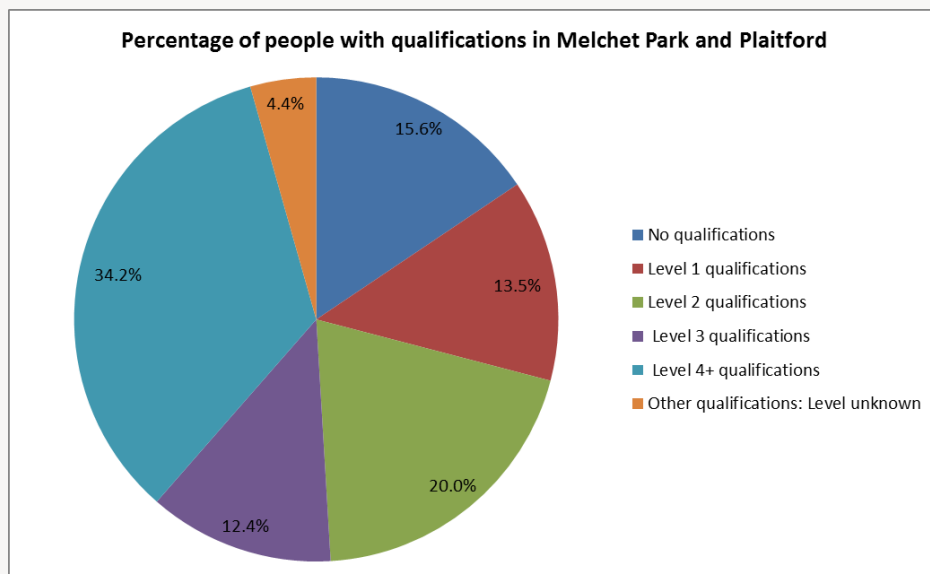

Deprivation

The English Index of Multiple Deprivation 2019 is designed to identify areas where communities lack resources and are in need. To do this, seven factors are considered, which are:

- income deprivation;
- employment deprivation;
- education, skills and training deprivation;
- health deprivation and disability;
- crime;
- barriers to housing and services;
- living environment deprivation.

Areas are scored on each of these factors, and ranked nationally from least deprived to most deprived.

This map shows the deprivation scores for parish of Melchet Park and Plaitford against all areas in Test Valley. Of 32,844 areas ranked across the country, Melchet Park and Plaitford ranks 21,882nd, this puts it in the **40% of least deprived** areas in the country.

More specifically, Melchet Park and Plaitford ranks in the top 10% of most deprived areas when it comes to physical proximity of local services.

Further information about the Ministry of Housing, Communities and Local Government 2019 English Indices of Deprivation is available online at: <https://www.gov.uk/government/statistics/english-indices-of-deprivation-2019>

Education and employment

Qualifications

The pie chart shows the qualifications gained by Melchet Park and Plaitford residents aged 16-74 years, according to the 2011 Census. 80.1% of people living in Melchet Park and Plaitford have at least one GCSE or equivalent qualification, a figure which is higher than the Test Valley average of 77.6%. Additionally, 4.4% of residents have an unknown qualification, which is similar to the borough average. This means that 15.6% of Melchet Park and Plaitford residents between 16 and 74 have no academic, vocational or professional qualifications, which is 2.8% lower than the borough average. In addition, 34.2% of Melchet Park and Plaitford residents have a level 4 qualification or above, which is equivalent to at least an undergraduate degree. This is higher than the borough average of 30.5%.