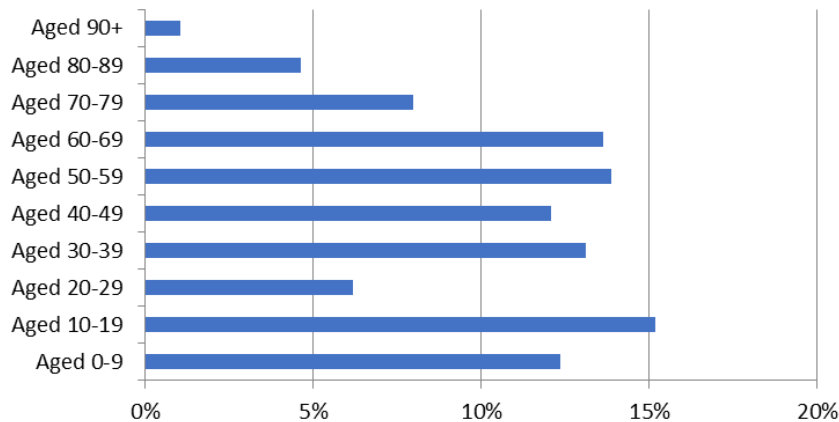

Percentage of the population by age group 2020

Population Data

This population data is taken from the Small Area Population Forecasts (SAPF), provided by Hampshire County Council. Further information on this is available online at: <https://www.hants.gov.uk/landplanningandenvironment/facts-figures/population/estimates-forecasts>.