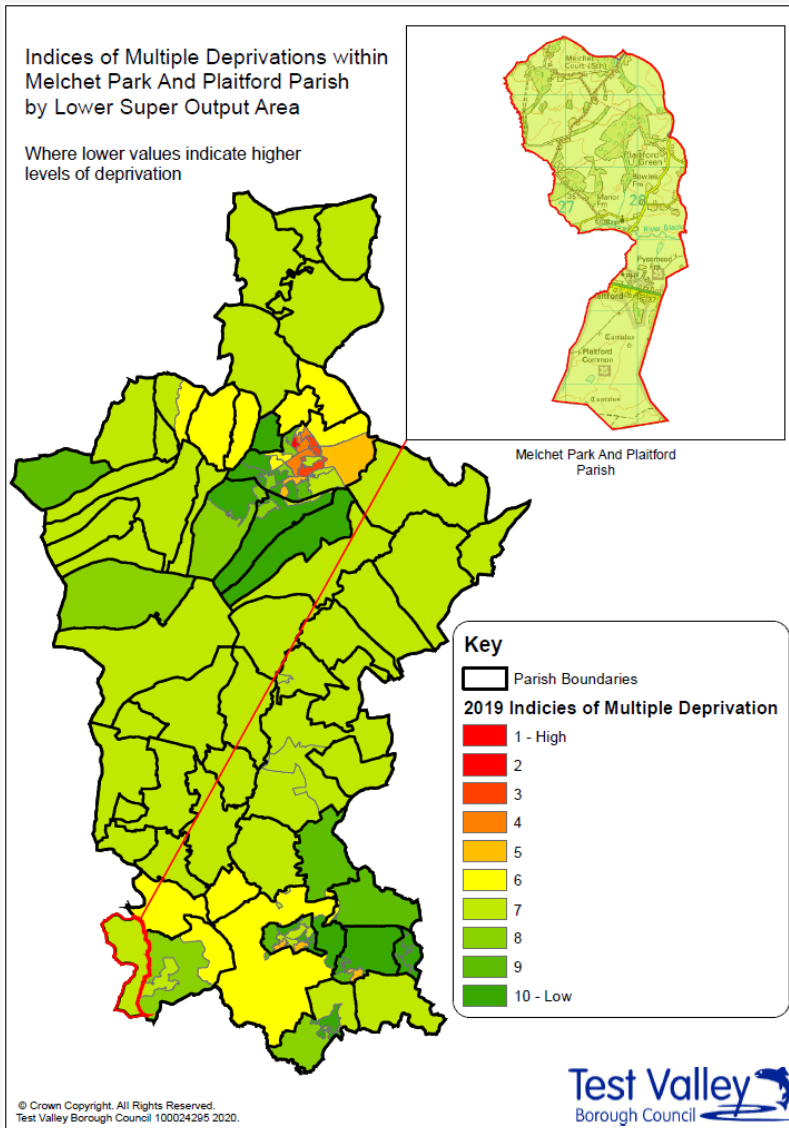

Deprivation

The English Index of Multiple Deprivation 2019 is designed to identify areas where communities lack resources and are in need. To do this, seven factors are considered, which are:

- income deprivation;
- employment deprivation;
- education, skills and training deprivation;
- health deprivation and disability;
- crime;
- barriers to housing and services;
- living environment deprivation.

More specifically, Melchet Park and Plaitford ranks in the top 10% of most deprived areas when it comes to physical proximity of local services.

Further information about the Ministry of Housing, Communities and Local Government 2019 English Indices of Deprivation is available online at: <https://www.gov.uk/government/statistics/english-indices-of-deprivation-2019>