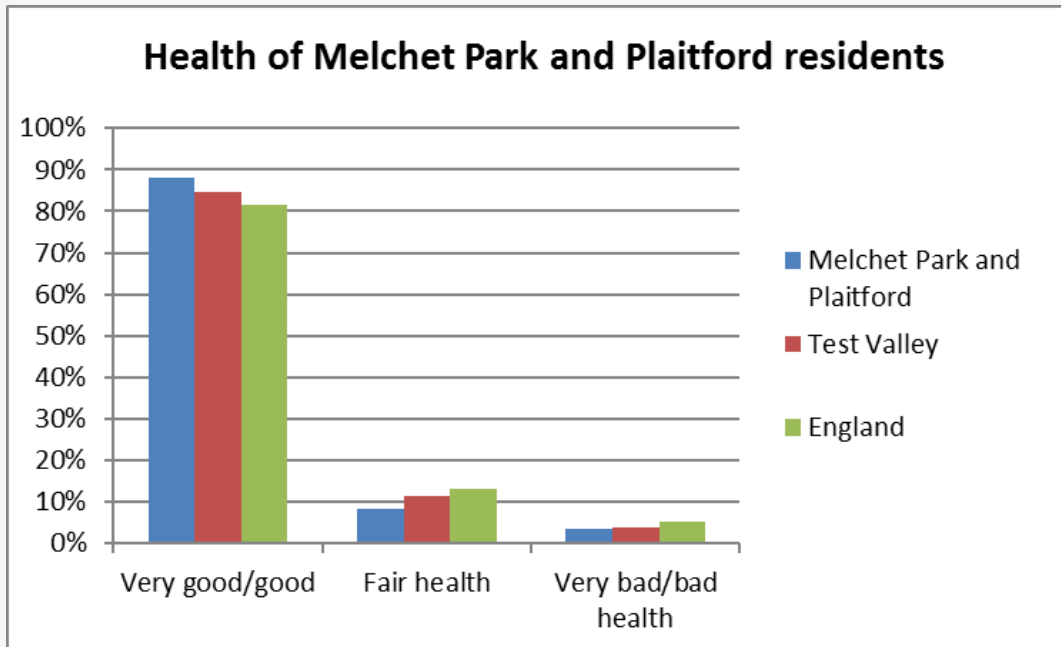

At 13.6%, Melchet Park and Plaitford has a lower percentage of those **aged 70 and over**, 3.6% below the borough average. By 2025 this percentage is forecast to increase by 1.5%, identical to the forecast increase of 1.5% for the borough as a whole.

Ethnicity

White British	White other	Mixed/multiple ethnic groups	Asian	Black	Other
91.6%	2.9%	3.5%	1.2%	0.9%	0.0%

The graph shows the ethnic groups within Melchet Park and Plaitford by percentage. In the 2011 Census, 91.6% of Melchet Park and Plaitford's population identified as White British. This is slightly below the borough average of 93.1%. Melchet Park and Plaitford's level of ethnic diversity is lower than England as a whole, where only 79.8% of the population are White British.

Health

1.6% of Melchet Park and Plaitford residents are long term sick or disabled (2011 Census)

At the 2011 Census, 88.1% of residents in Melchet Park and Plaitford said they felt that they were in very good or good health. This is higher than both the average for Test Valley (84.6%) and the average for England (81.4%). 3.5% of the population rated their health as bad or very bad, which is lower than both the borough average (3.8%) and the average for England (5.5%).