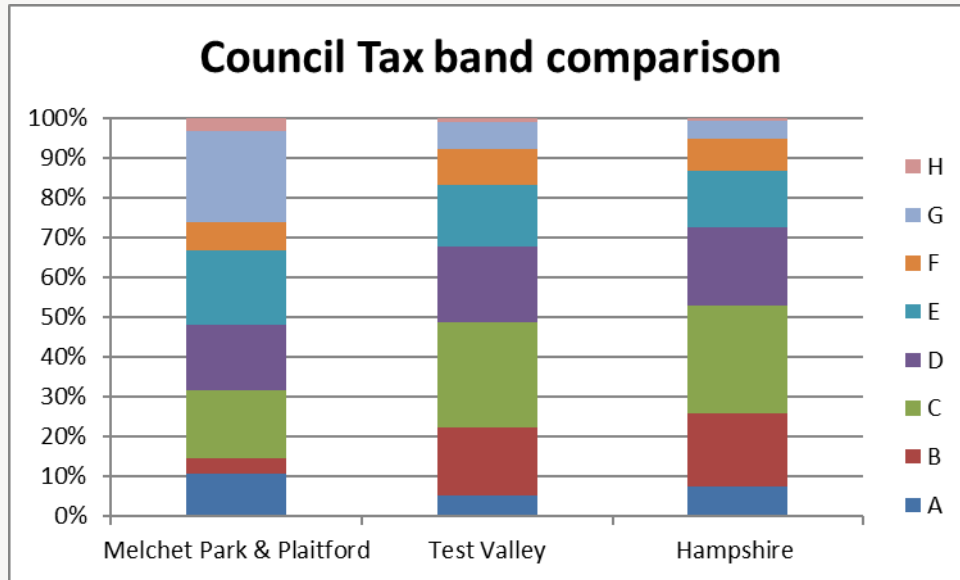

£771,735

3.1%

Mobile

Figure not available

According to Zoopla estimates, the average value of a property in Melchet Park and Plaitford in 2020 is **£762,019**. This is an increase of 1% over the past 5 years and makes Melchet Park and Plaitford the twenty-fourth most expensive parish in Test Valley.

In Hampshire, the average value of a property is £381,137 (a 12% rise in 5 years) whilst in South East England, the average is £424,800 (an 11% rise in 5 years).

Council Tax Bandings

	Melchet Park and Plaitford	Test Valley
Bands F-H 	33.3%	16.9%
Bands C-E 	52.0%	60.8%
Bands A-B 	14.6%	22.3%

Household Tenure

Household tenure refers to the financial arrangements under which people occupy their homes and is taken from the 2011 Census.

This pie chart depicts the tenure of households in Melchet Park and Plaitford. 62.3% of people in Melchet Park and Plaitford live in a property which they own outright or with a mortgage or loan. This is slightly lower than the average for Test Valley, which is 70.3%, and the average for the South East of England, which is 67.6%.