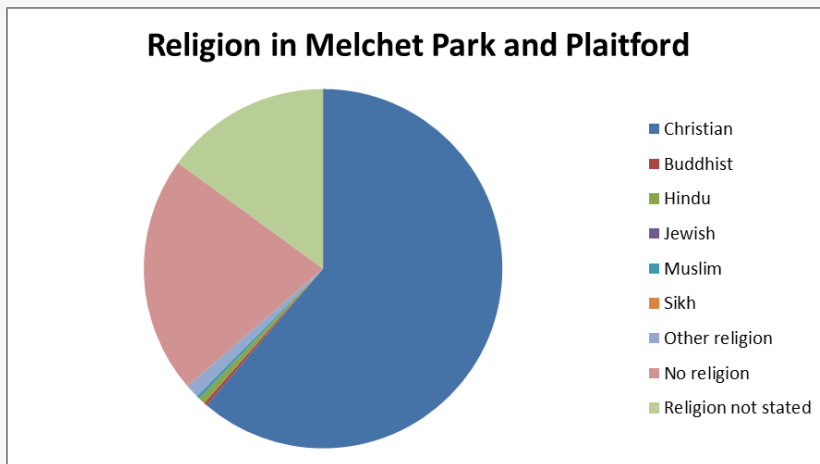

Christian	Buddhist	Hindu	Jewish	Muslim	Sikh	Other religion	No religion	Religion not stated
61.3%	0.3%	0.6%	0.0%	0.3%	0.0%	1.2%	21.4%	15.0%

At the 2011 Census, the majority of Melchet Park and Plaitford residents (61.3%) classify themselves as Christian, which is lower than the borough average of 65.7% but higher than the English average of 59.8%. The next largest group are those that say they have no religion (21.4%), which is lower than both the Test Valley average (25.1%) and the English average (27.7%). Of those groups that do adhere to a religion, Other Religions are collectively the second largest group at 1.2%, which is higher than the equivalent figures for both Test Valley and England as a whole, where 0.4% of people identified as adhering to Other Religions.