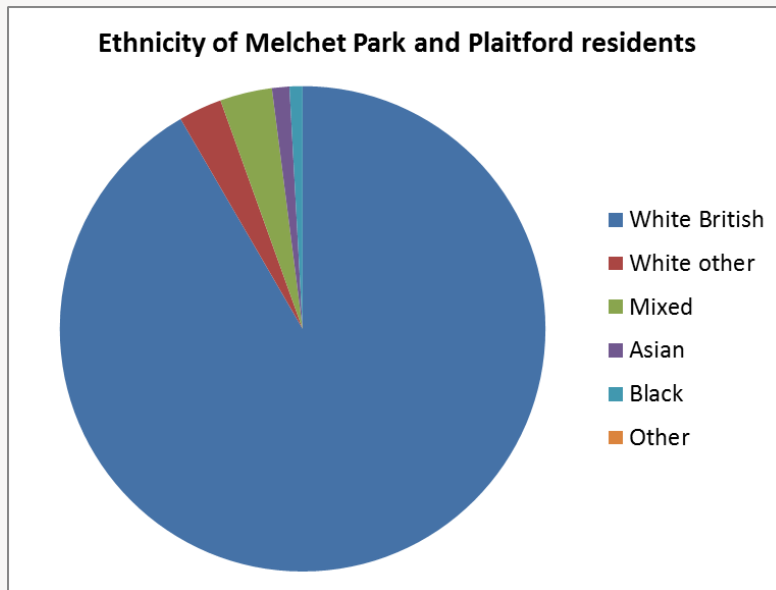

Middle aged residents (aged 40-69) constitute 39.6% of Melchet Park and Plaitford's population, which is similar to the borough average of 40.2%. This is forecast to increase to 41.1% by 2025, 1.5% above the borough average.

At 13.6%, Melchet Park and Plaitford has a lower percentage of those **aged 70 and over**, 3.6% below the borough average. By 2025 this percentage is forecast to increase by 1.5%, identical to the forecast increase of 1.5% for the borough as a whole.

Ethnicity

White British	White other	Mixed/multiple ethnic groups	Asian	Black	Other
91.6%	2.9%	3.5%	1.2%	0.9%	0.0%

The graph shows the ethnic groups within Melchet Park and Plaitford by percentage. In the 2011 Census, 91.6% of Melchet Park and Plaitford's population identified as White British. This is slightly below the borough average of 93.1%. Melchet Park and Plaitford's level of ethnic diversity is lower than England as a whole, where only 79.8% of the population are White British.