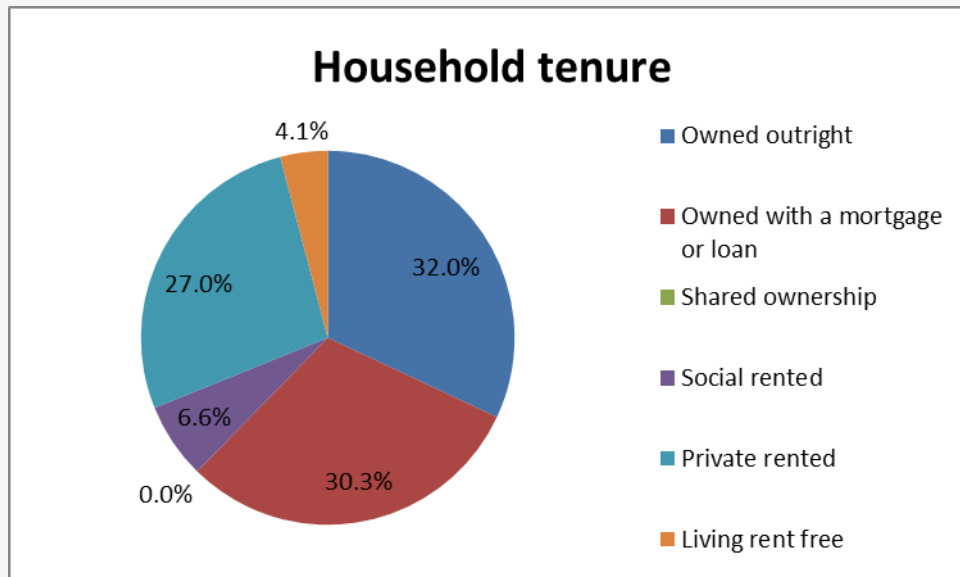

£771,735

3.1%

Mobile

Figure not available

According to Zoopla estimates, the average value of a property in Melchet Park and Plaitford in 2020 is **£762,019**. This is an increase of 1% over the past 5 years and makes Melchet Park and Plaitford the twenty-fourth most expensive parish in Test Valley.

In Hampshire, the average value of a property is £381,137 (a 12% rise in 5 years) whilst in South East England, the average is £424,800 (an 11% rise in 5 years).

Council Tax Bandings

	Melchet Park and Plaitford	Test Valley
Bands F-H 	33.3%	16.9%
Bands C-E 	52.0%	60.8%
Bands A-B 	14.6%	22.3%

Household Tenure

Household tenure refers to the financial arrangements under which people occupy their homes and is taken from the 2011 Census.

This pie chart depicts the tenure of households in Melchet Park and Plaitford. 62.3% of people in Melchet Park and Plaitford live in a property which they own outright or with a mortgage or loan. This is slightly lower than the average for Test Valley, which is 70.3%, and the average for the South East of England, which is 67.6%.