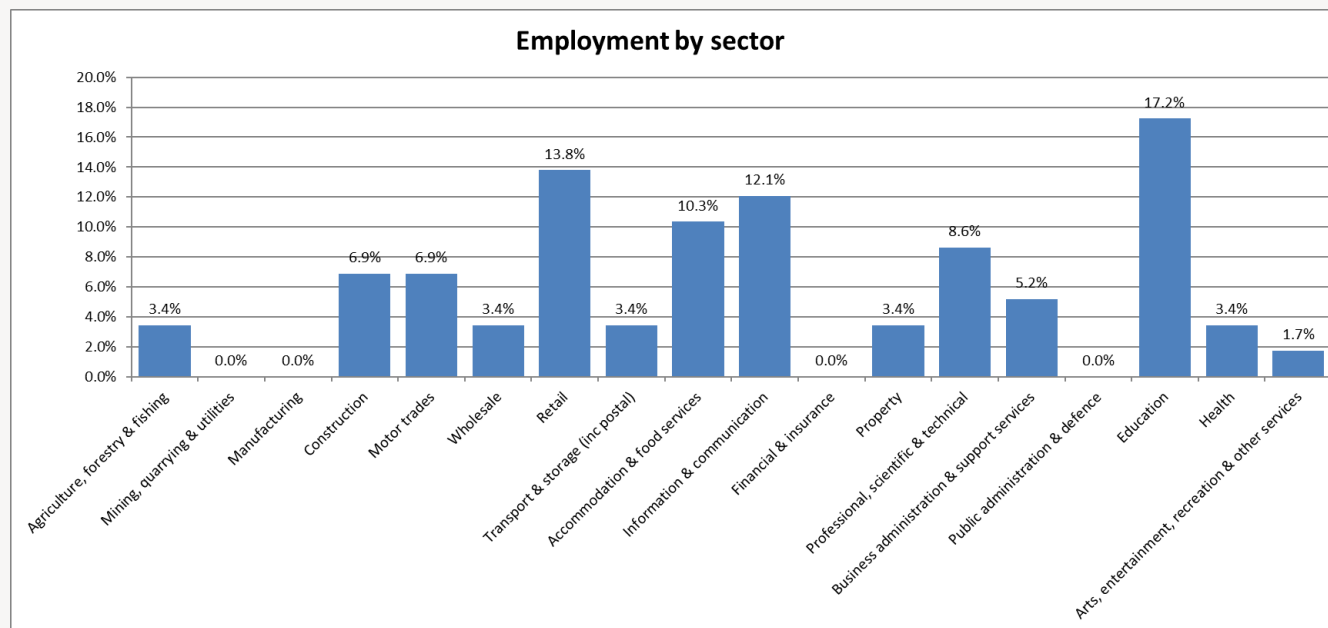

Employment by sector

Following the Local Government Boundary Commission for England (LGBCE) review in 2017, new Ward and Parish boundaries have been introduced in Test Valley. Hence, this information has been produced on a 'best fit' basis, it's not an exact representation of Melchet Park and Plaitford but provides as good an indication as is currently feasible.

This data is taken from the 2018 UK Business Register and Employment Survey which is produced by the Office for National Statistics (ONS). This dataset relies upon a sample of 85,000 businesses across the country, from which these estimates are modelled. As such, there will be some sampling variability which result in the quality of the estimates deteriorating for smaller geographies. A better indication will be available from the 2021 Census which will be available in 2022/3; once this data is released, this profile will be updated and circulated to Borough and Parish Councillors.

This graph shows the percentage of the workforce by sector, according to the latest Business Register and Employment Survey in 2018. The largest sector employing people in Melchet Park and Plaitford is Education (17.2%) followed by Retail (13.8%) and Information and Communication (12.1%).