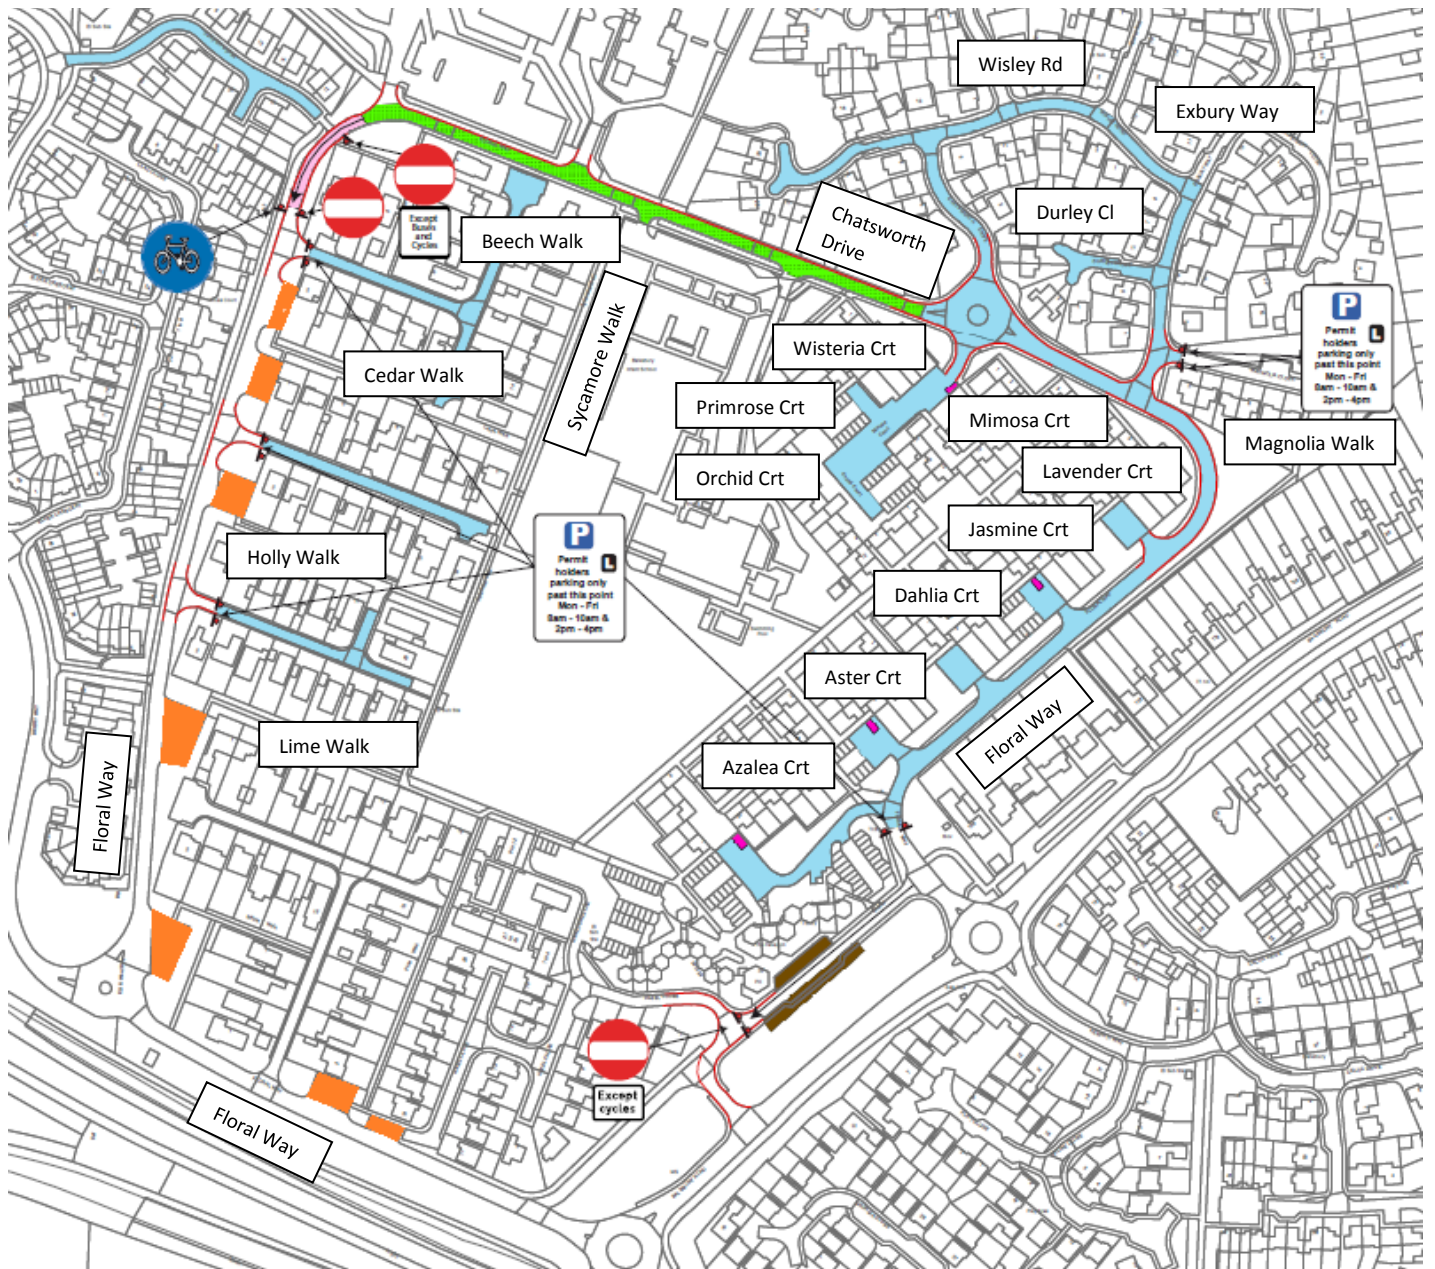

FLORAL WAY PARKING PLAN

- No waiting at any time
- No waiting Mon-Fri 8am to 10am and 2pm to 4pm
- Parking place 45 mins no return within 1 hour Mon-Fri 8am to 10am and 2pm to 4pm except for permit holders
- School clearway and prohibition of motor vehicles except buses and access Mon-Fri 8am to 10pm and 2pm to 4pm
- Blue Badge Holders only
- No entry except for buses and cycles
- No waiting Mon-Fri 8am to 10am and 2pm to 4pm except for permit holders
- ← One Way
- Free parking