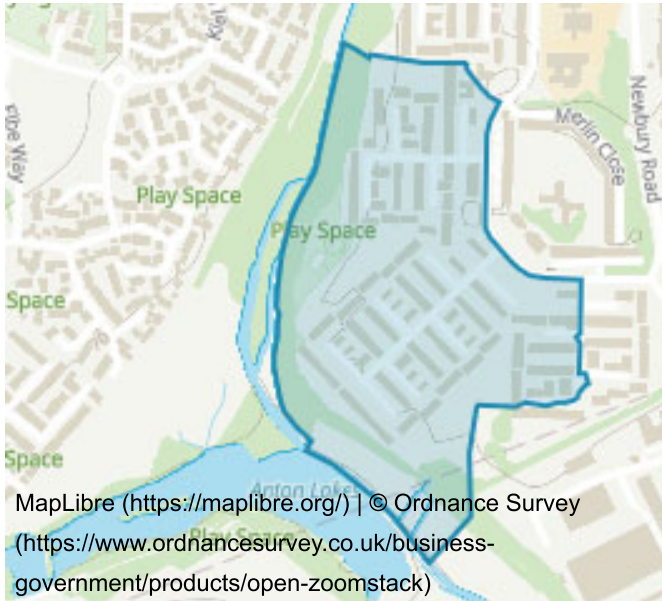

Test Valley 002C

Area map

Population

2024

1,358

people

58,620,101 people in England

Source: ONS – Mid-year estimates

Small area: Output area