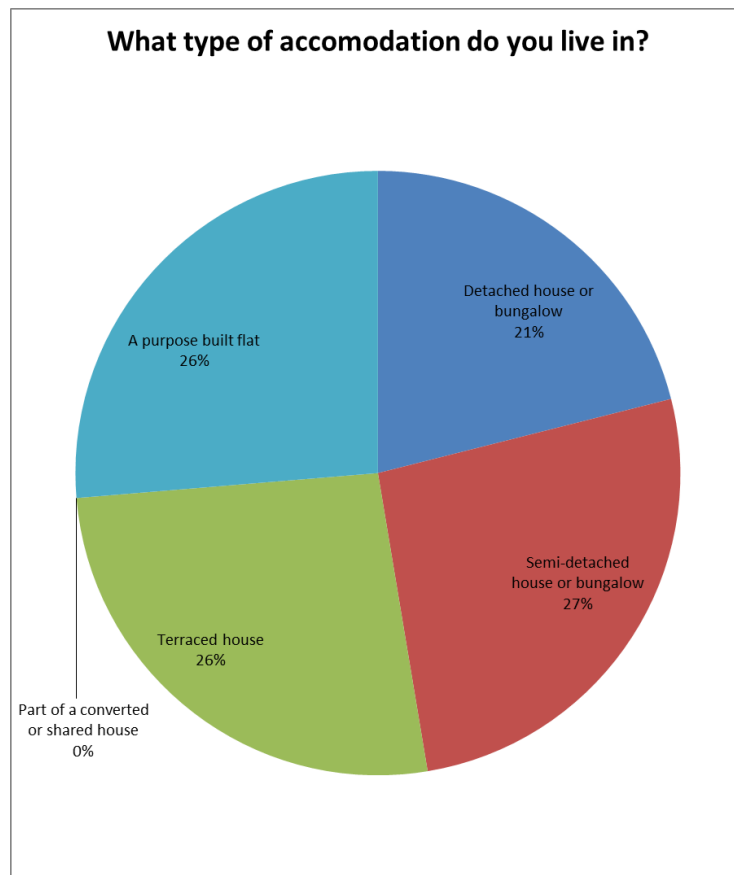

- How long have you lived at your current address?

- How many people usually live in your household?

- Age

- Gender

- What type of accommodation is this?

- Does your household own or rent this accommodation?

- If rented, who is your landlord?

- To help us understand if people are new to the town, please let us know whether you have moved from outside Test Valley?

To help us better understand if people are new to the town, please let us know whether you have moved from outside Test Valley borough