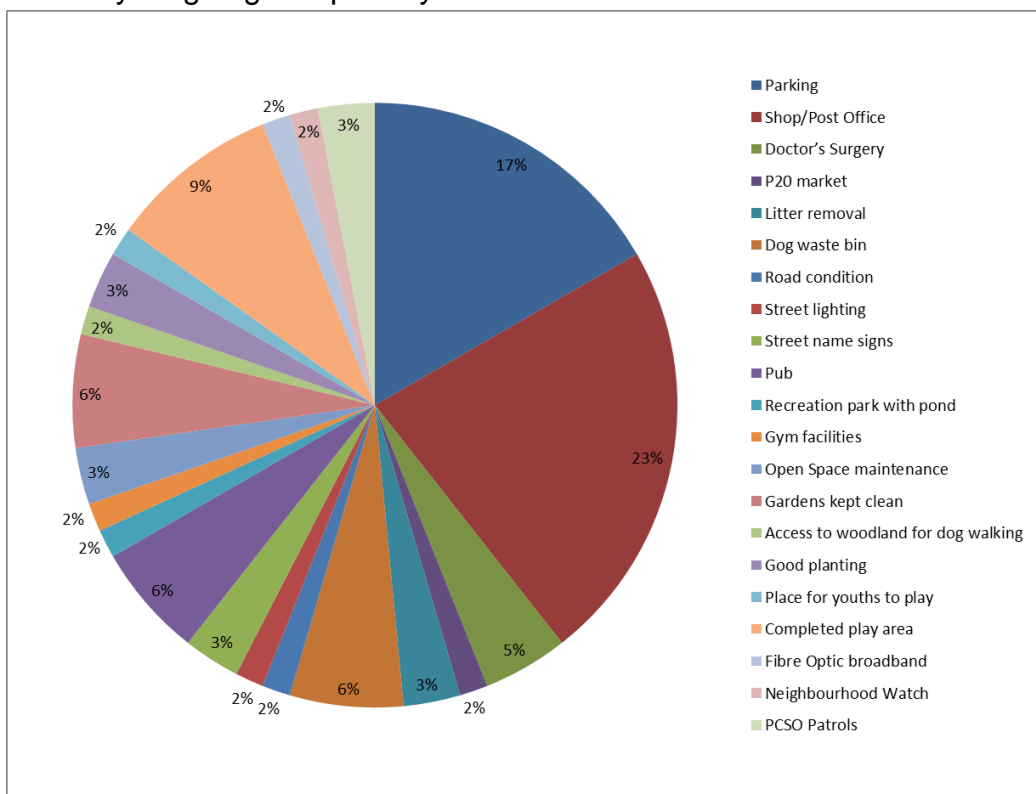

Picket Twenty Neighbourhood Survey Analysis 2014

In August/September 2014, a survey of all of the residents living on Picket Twenty was carried out, the results are as follows. The purpose of the survey was to find out peoples views of their neighbourhood to help Test Valley Borough Council and other services understand the issues of importance. We had 38 responses from which the results below are drawn. Thank you to all of those who did contribute to this survey, another one will be carried out in 2015

- Have you attended a community activity or event in your neighbourhood?

- Would you be interested in getting involved in supporting local community such as helping with events or joining the community association?

- What are the best things about living in your neighbourhood?

- What if anything might improve your local area?

- How strongly do you agree with the statement “my neighbourhood has a sense of community”?