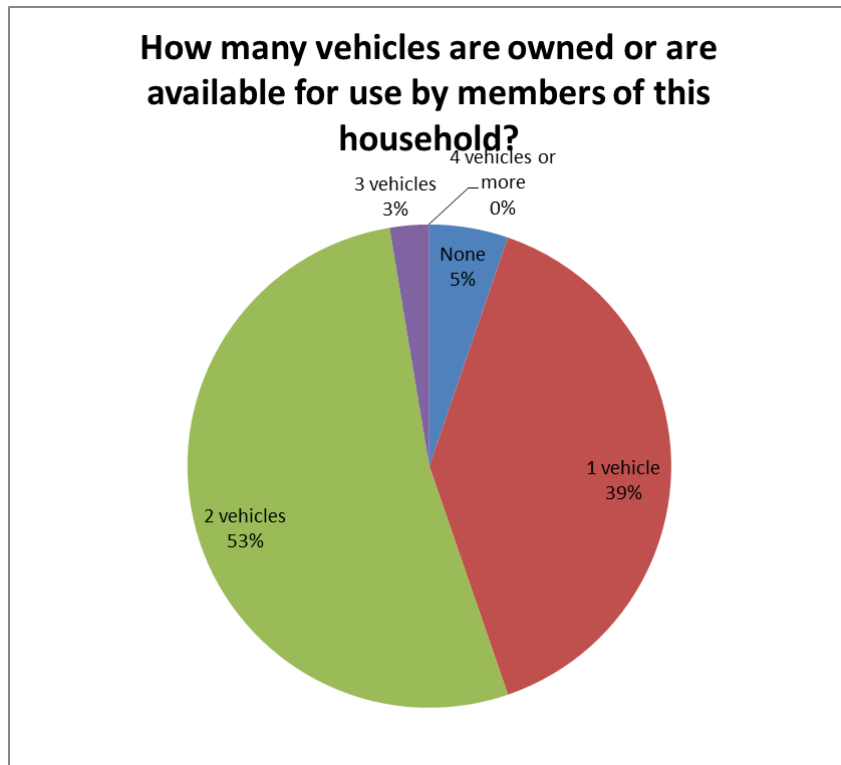

Picket Twenty Neighbourhood Survey Analysis 2014

In August/September 2014, a survey of all of the residents living on Picket Twenty was carried out, the results are as follows. The purpose of the survey was to find out peoples views of their neighbourhood to help Test Valley Borough Council and other services understand the issues of importance. We had 38 responses from which the results below are drawn. Thank you to all of those who did contribute to this survey, another one will be carried out in 2015

- How many vehicles are owned or are available for use by members of this household?

- Do you use your allocated parking space and/or garage to park a vehicle?

- Do you regularly use any of the following: