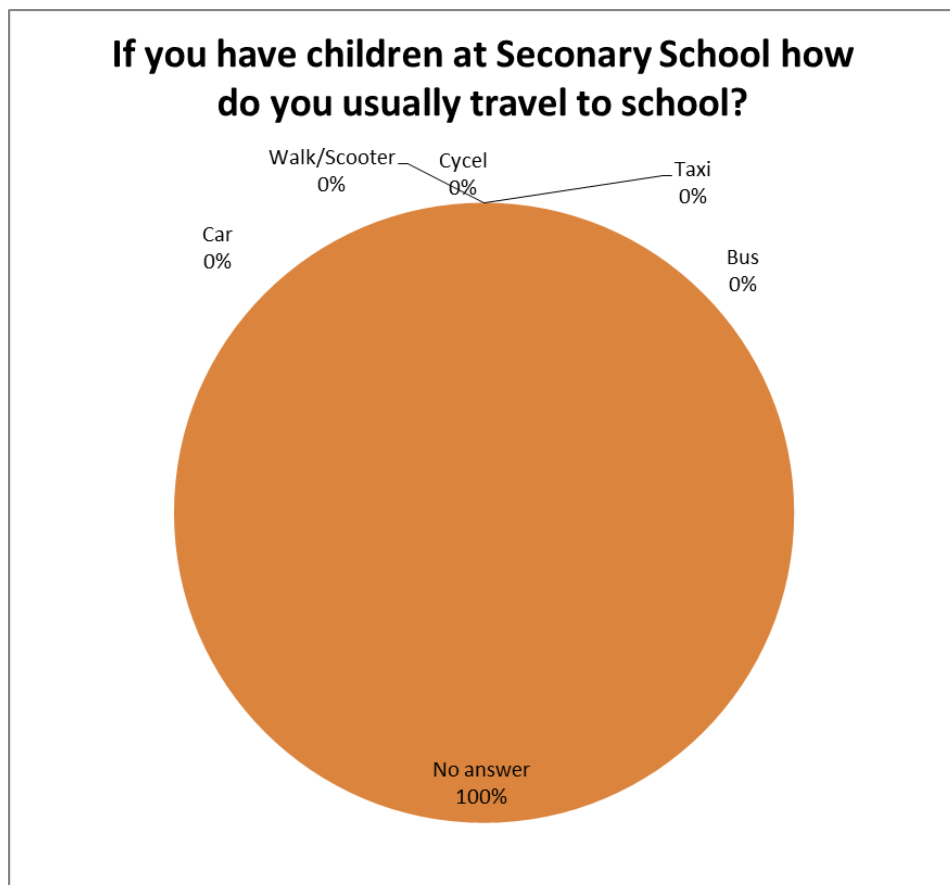

- If you have a child/children how do you usually travel to school?