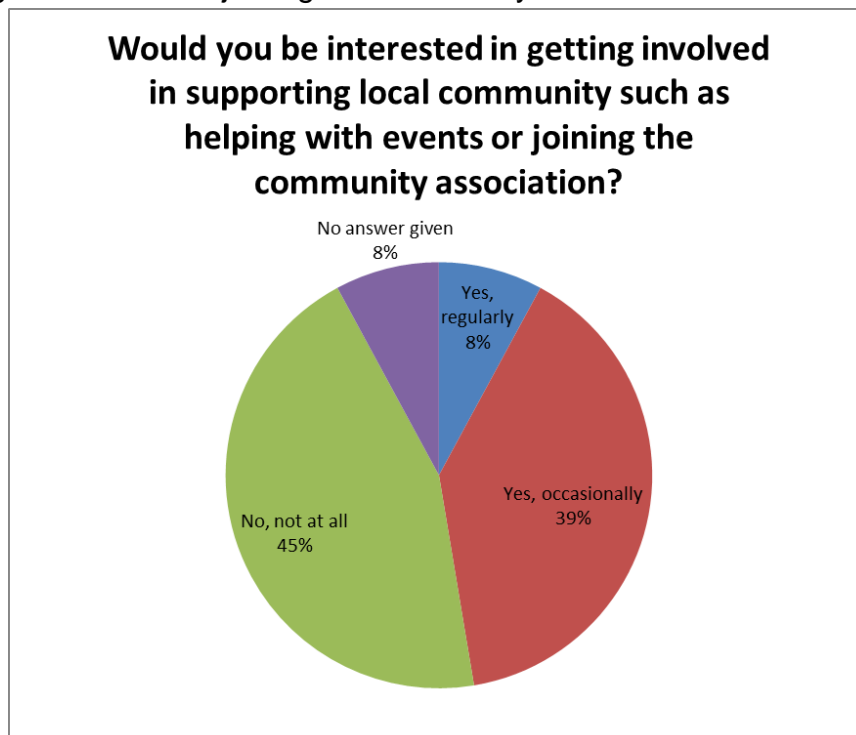

Picket Twenty Neighbourhood Survey Analysis 2014

In August/September 2014, a survey of all of the residents living on Picket Twenty was carried out, the results are as follows. The purpose of the survey was to find out peoples views of their neighbourhood to help Test Valley Borough Council and other services understand the issues of importance. We had 38 responses from which the results below are drawn. Thank you to all of those who did contribute to this survey, another one will be carried out in 2015

- Have you attended a community activity or event in your neighbourhood?

- Would you be interested in getting involved in supporting local community such as helping with events or joining the community association?

- What are the best things about living in your neighbourhood?

- What if anything might improve your local area?

- How strongly do you agree with the statement “my neighbourhood has a sense of community”?