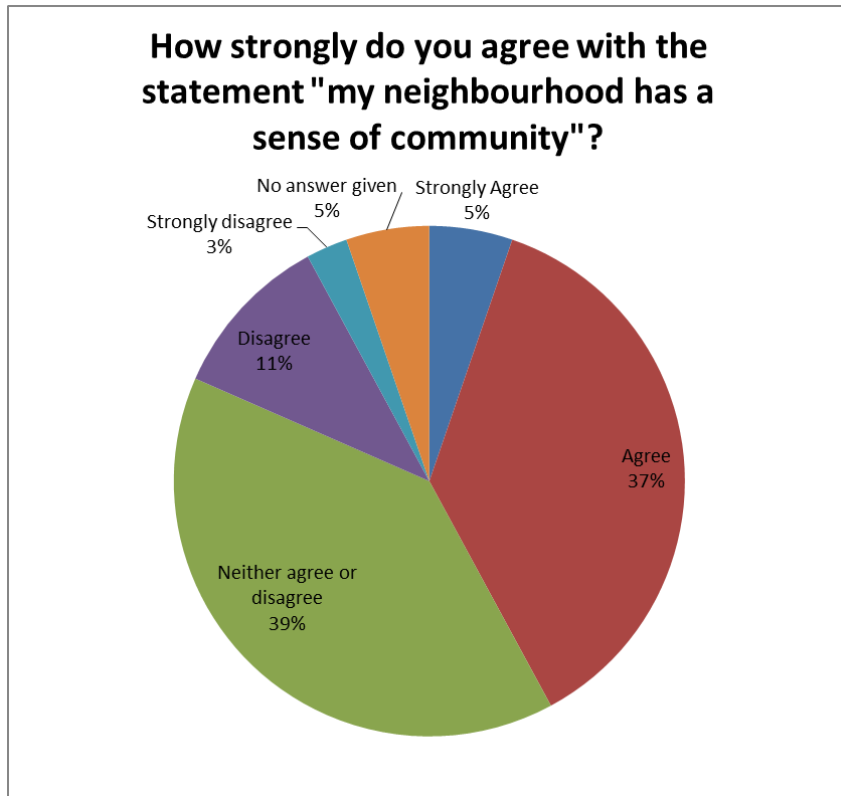

Picket Twenty Neighbourhood Survey Analysis 2014

In August/September 2014, a survey of all of the residents living on Picket Twenty was carried out, the results are as follows. The purpose of the survey was to find out peoples views of their neighbourhood to help Test Valley Borough Council and other services understand the issues of importance. We had 38 responses from which the results below are drawn. Thank you to all of those who did contribute to this survey, another one will be carried out in 2015

- Have you attended a community activity or event in your neighbourhood?

- Would you be interested in getting involved in supporting local community such as helping with events or joining the community association?

- What are the best things about living in your neighbourhood?

- What if anything might improve your local area?

- How strongly do you agree with the statement “my neighbourhood has a sense of community”?