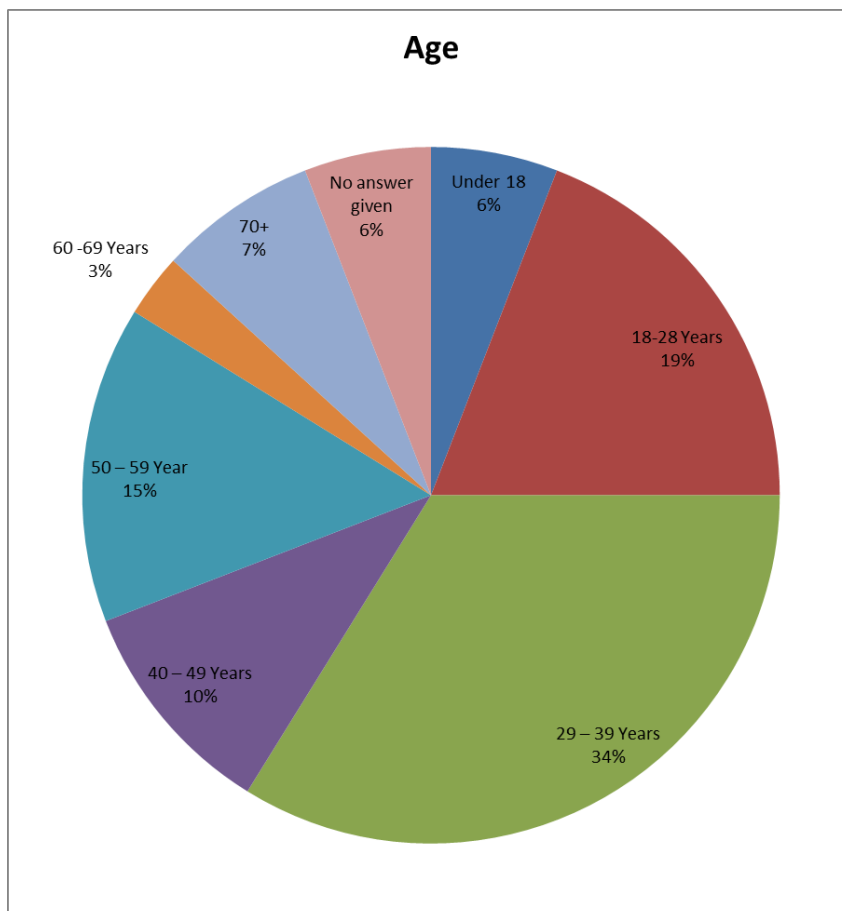

Picket Twenty Neighbourhood Survey Analysis 2014

In August/September 2014, a survey of all of the residents living on Picket Twenty was carried out, the results are as follows. The purpose of the survey was to find out peoples views of their neighbourhood to help Test Valley Borough Council and other services understand the issues of importance. We had 38 responses from which the results below are drawn. Thank you to all of those who did contribute to this survey, another one will be carried out in 2015

- How long have you lived at your current address?

- How many people usually live in your household?

- Age

- Gender

- What type of accommodation is this?

- Does your household own or rent this accommodation?