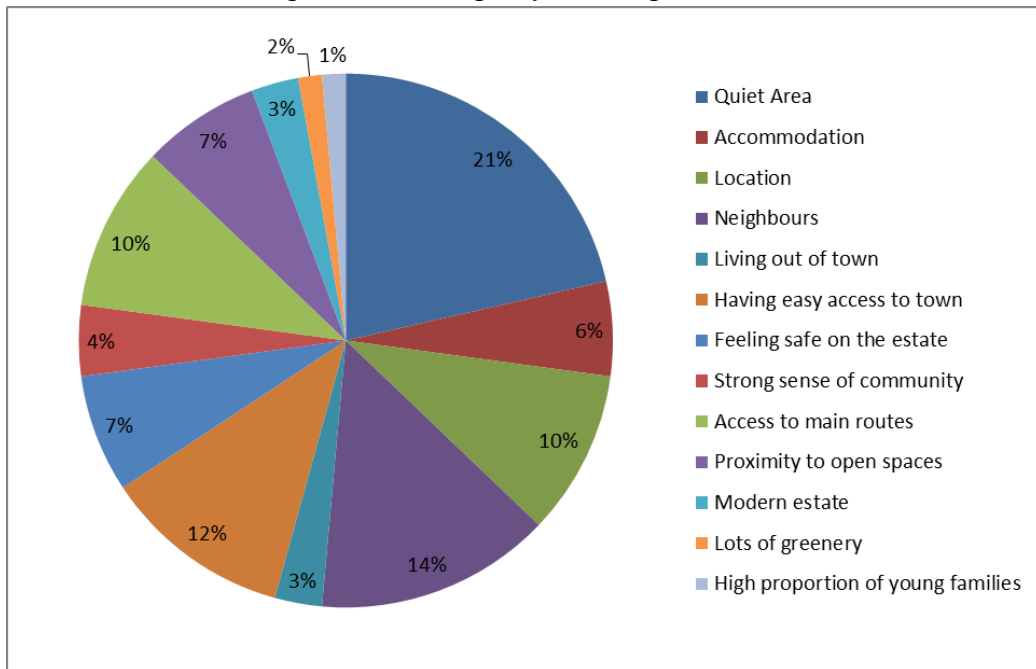

- What are the best things about living in your neighbourhood?