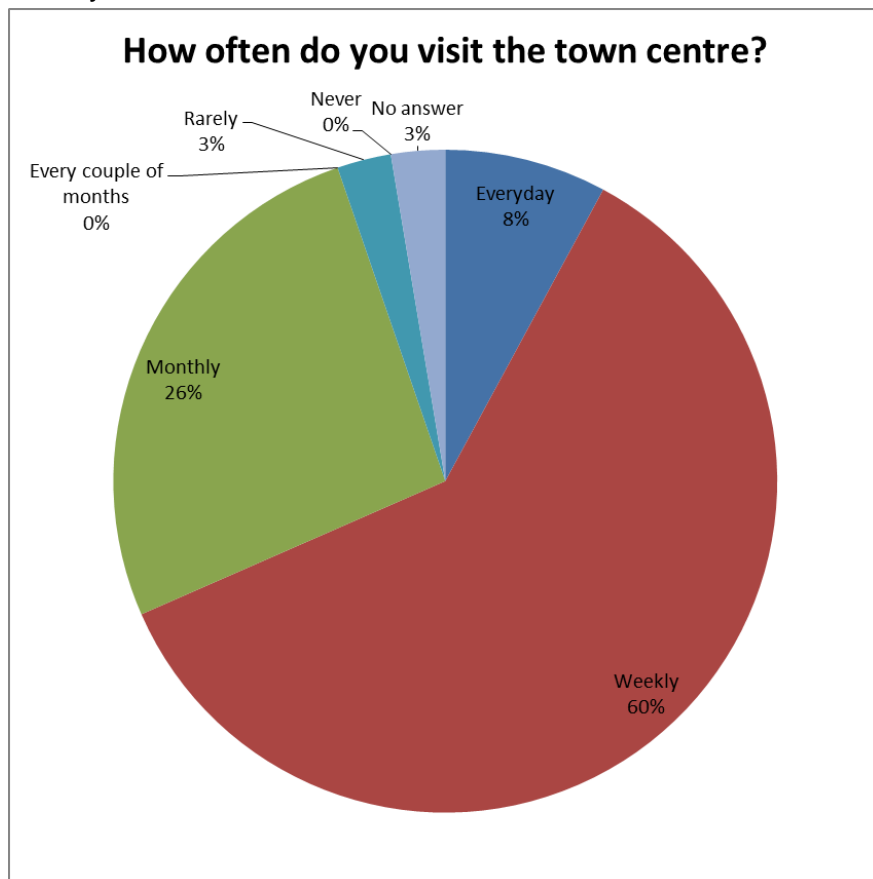

- How often do you visit the town centre?