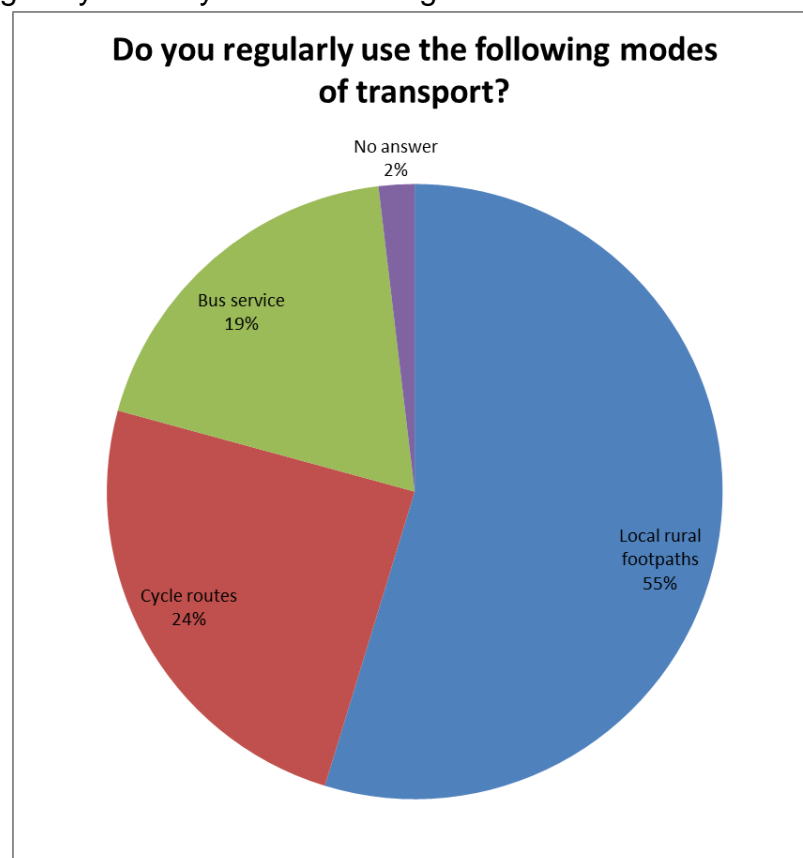

- Do you regularly use any of the following: