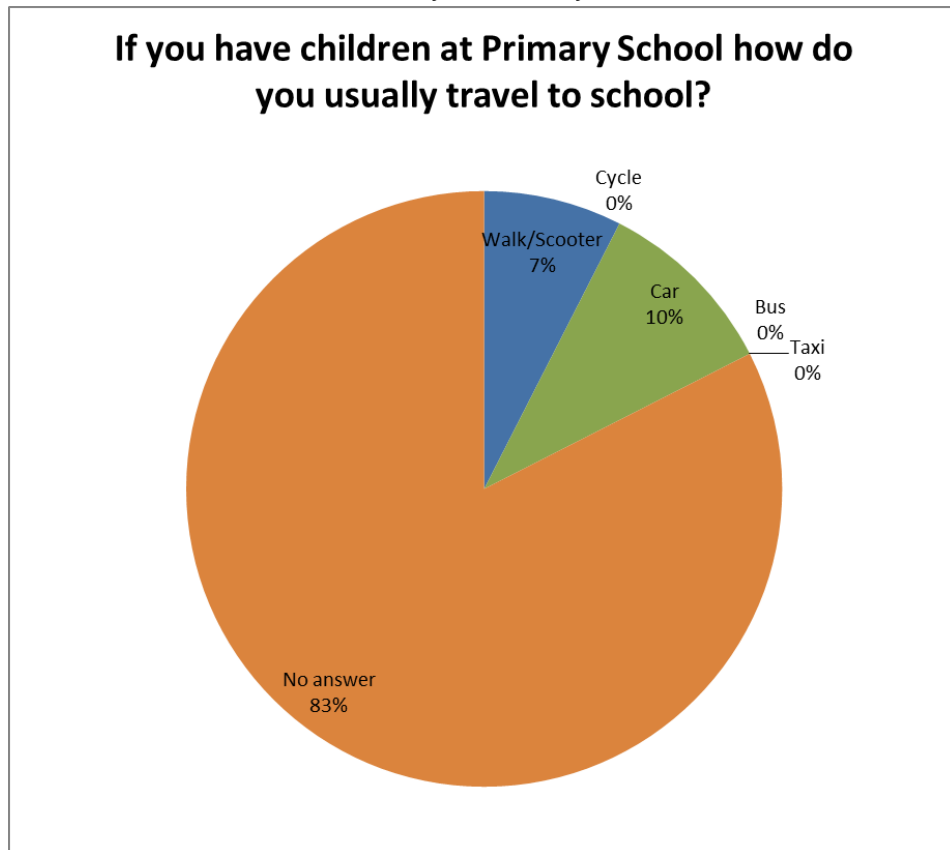

- If you have a child/children how do you usually travel to school?