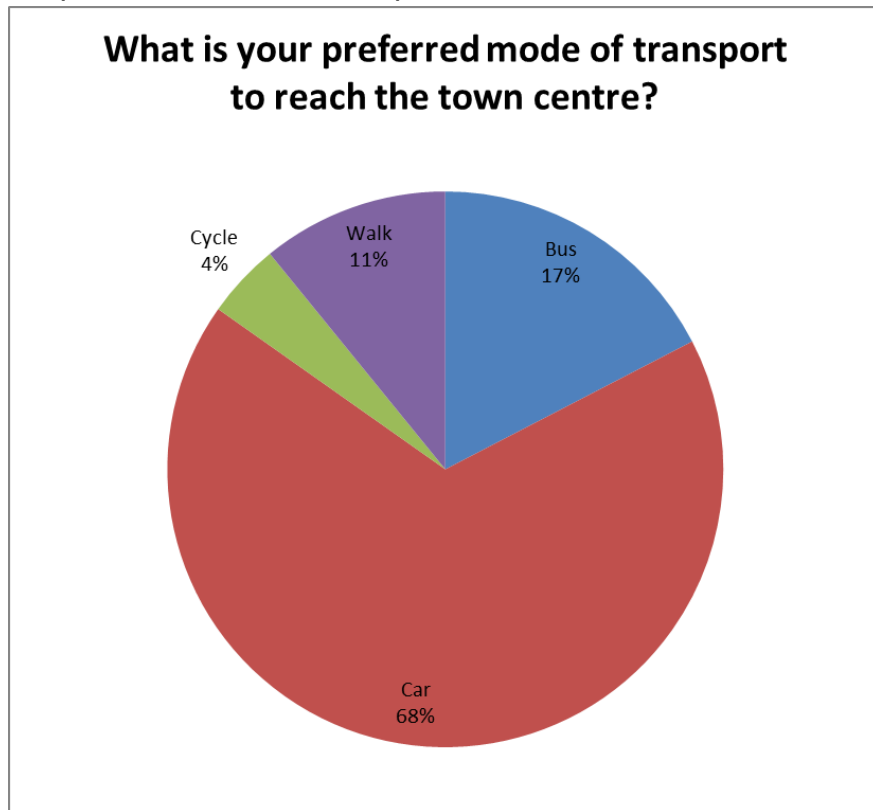

- What is the preferred mode of transport to reach the town centre?