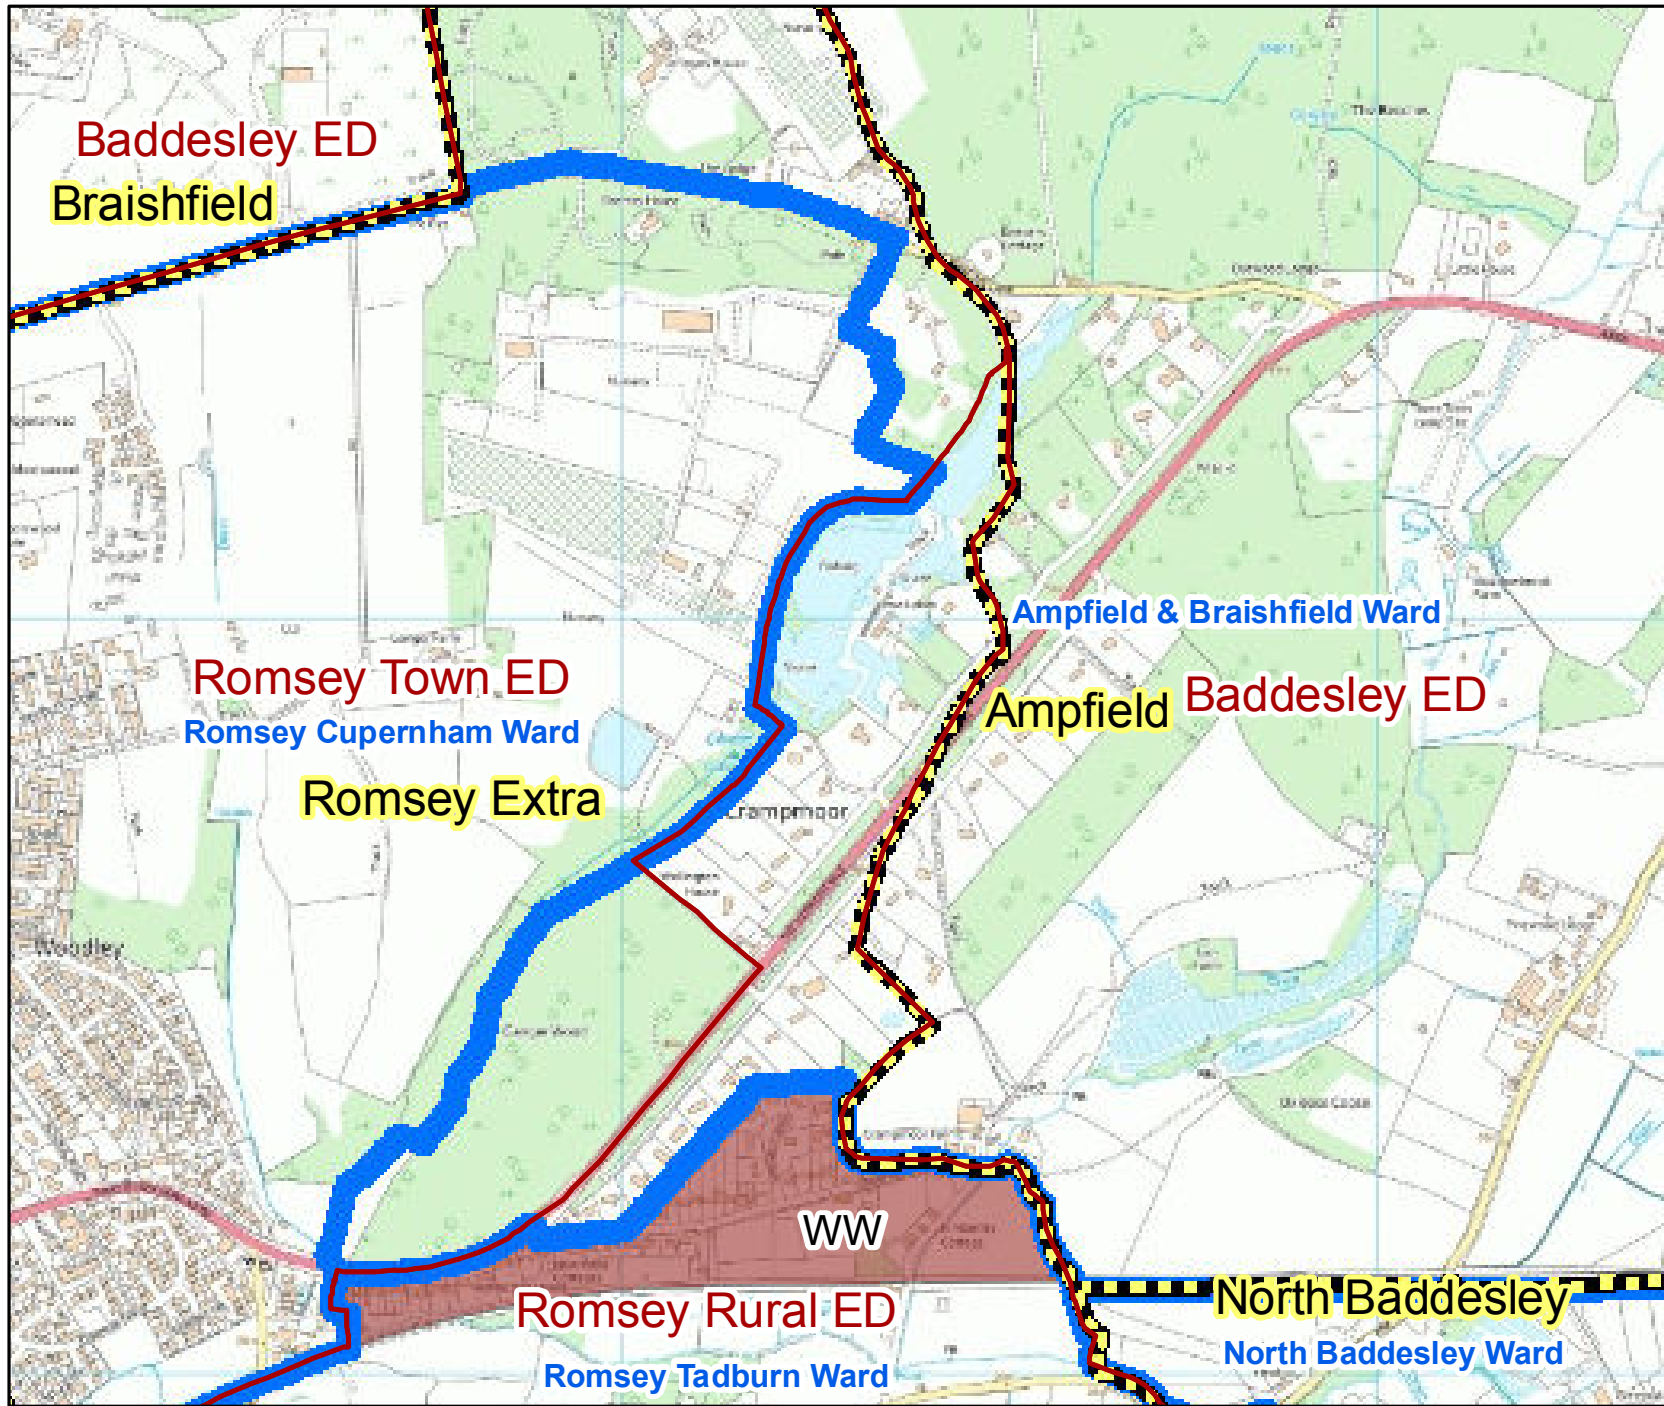

Proposed Boundary Change in the area of Andover/Abbotts Ann

- County ED
- Borough Boundary
- Area Affected
- Parish Boundary
- Borough Wards

March 2018

© Crown Copyright and database rights 2018
Ordnance Survey 100024295

Ampfield & Romsey Extra

- County ED
- Current Parish Boundary
- Area Affected**
- WW

August 2018

© Crown Copyright and database rights 2018
Ordnance Survey 100024295

Proposed Boundary Change in the area of Michelmersh and Timsbury

-  County ED
-  Borough Boundary
-  Existing Parish Boundary
-  Proposed Boundary Change
-  Area Affected
-  Borough Wards

 1:5,000

March 2018

© Crown Copyright and database rights 2018
Ordnance Survey 100024295