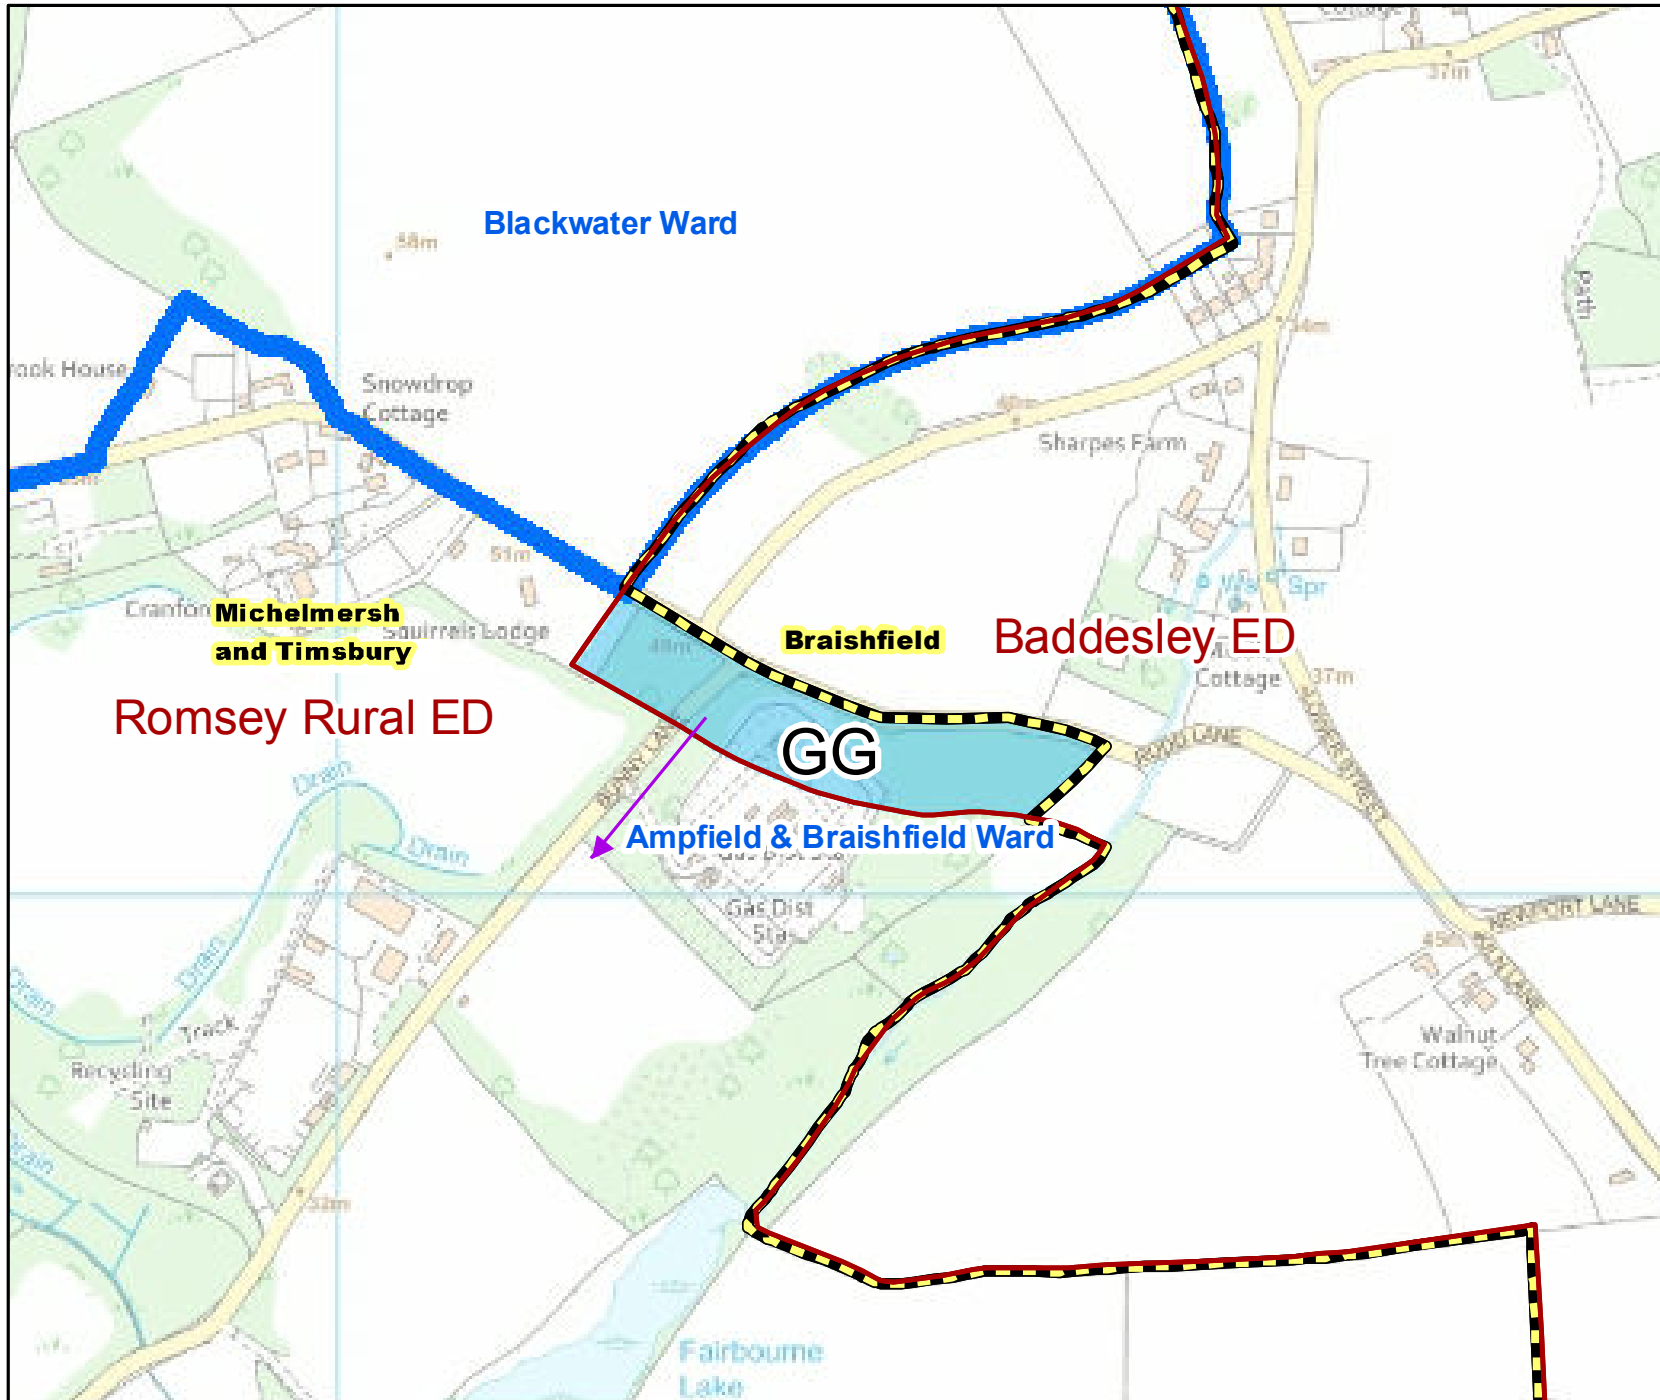

Proposed Boundary Change in the area of Andover/Abbotts Ann

- County ED
- Borough Boundary
- Area Affected
- Parish Boundary
- Borough Wards

March 2018

© Crown Copyright and database rights 2018
Ordnance Survey 100024295

Ampfield & Romsey Extra

- County ED
- Current Parish Boundary
- Area Affected**
- WW

August 2018

© Crown Copyright and database rights 2018
Ordnance Survey 100024295

Proposed Boundary Change in the area of Michelmersh and Timsbury

-  County ED
-  Borough Boundary
-  Existing Parish Boundary
-  Proposed Boundary Change
-  Area Affected
-  Borough Wards

 1:5,000

March 2018

© Crown Copyright and database rights 2018
Ordnance Survey 100024295