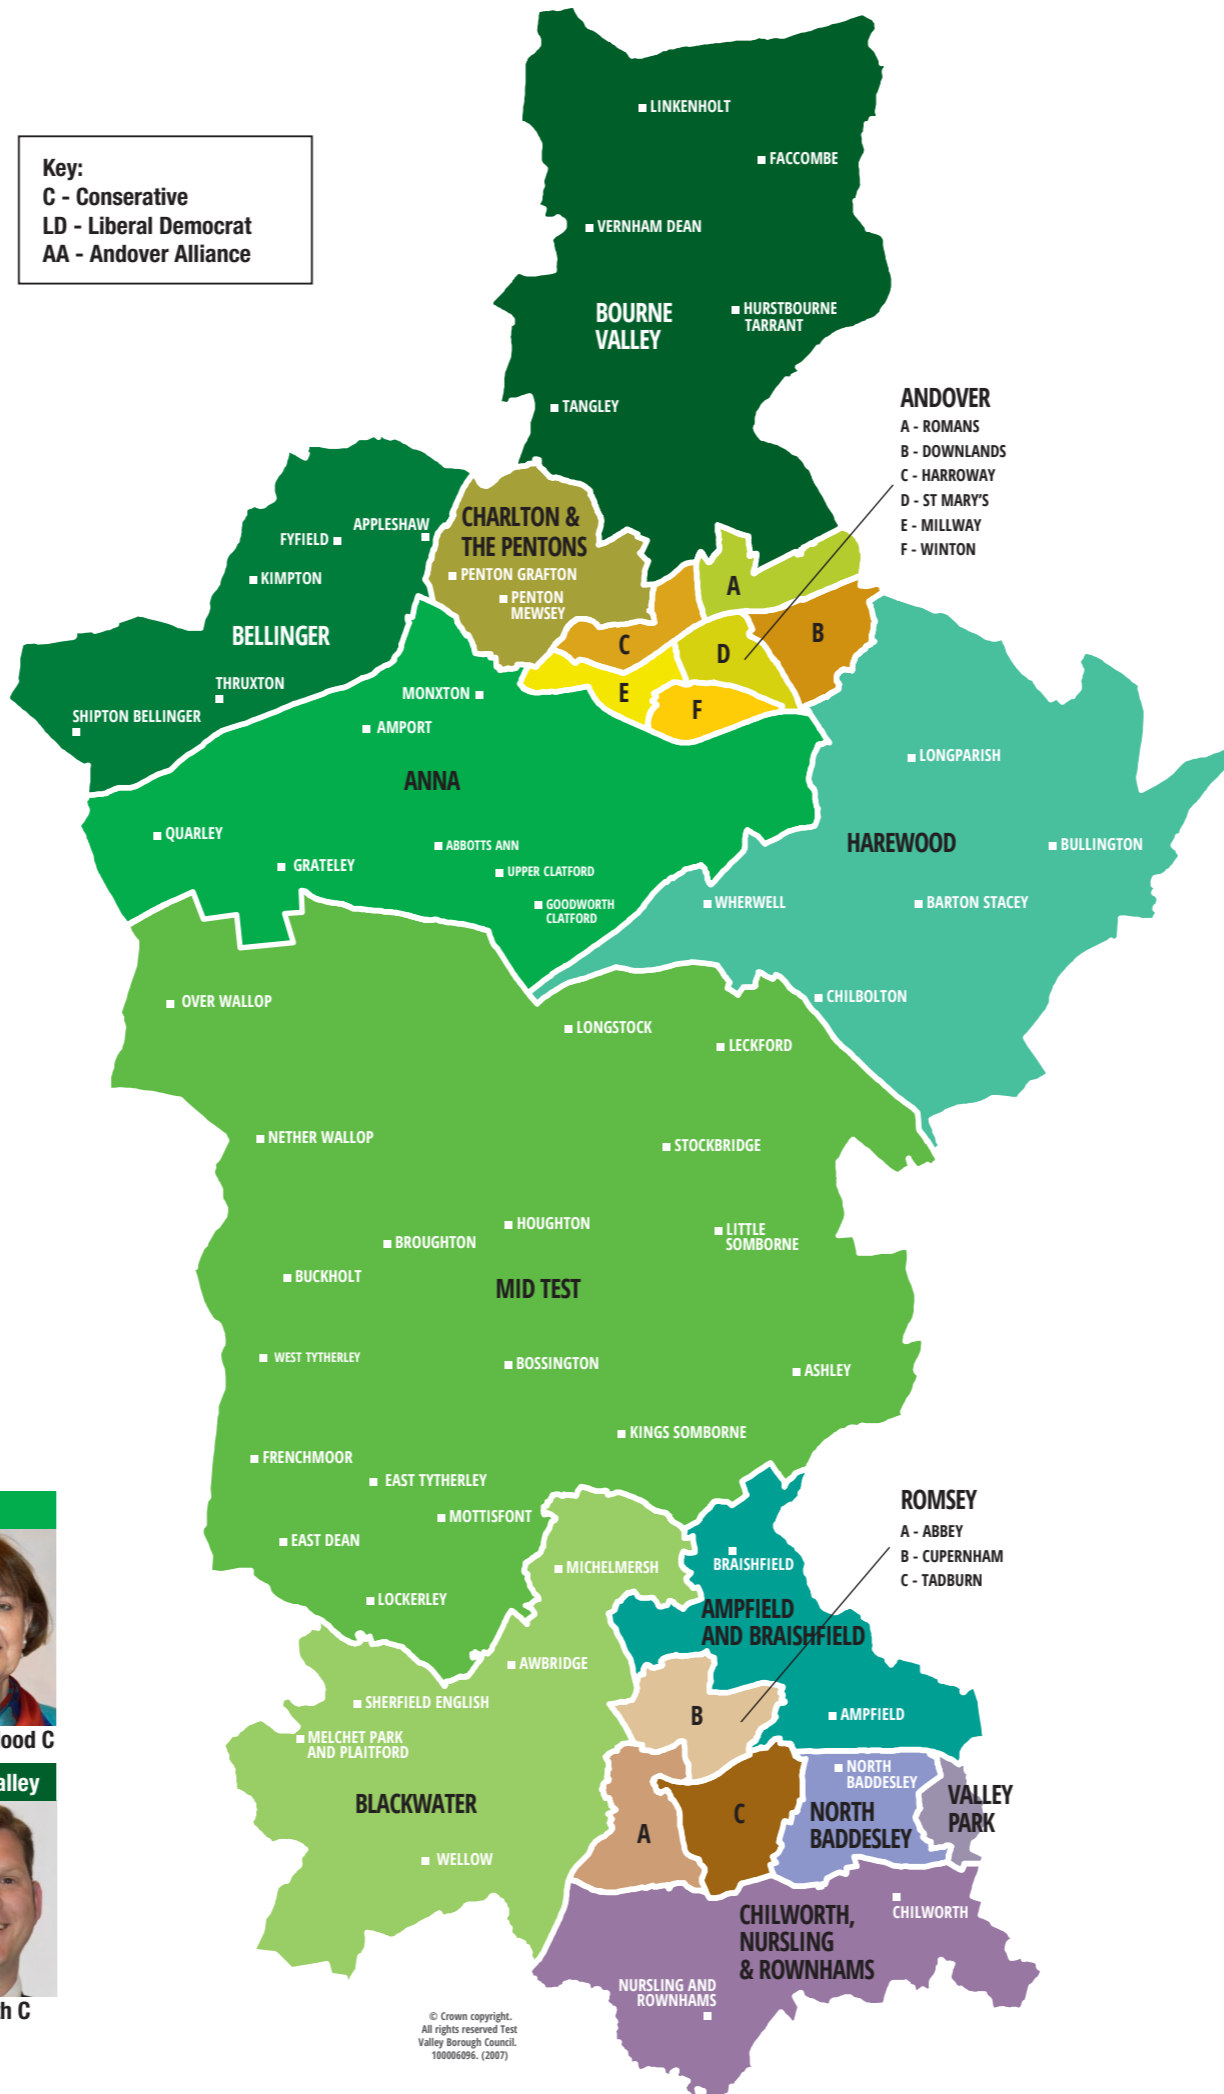

Ampfield & Braishfield Martin Hatley C	Andover Downlands Christopher Donnelly C	 Nick Lodge C
Andover - Harroway Carl Borg-Neal C	 Tony Burley C	 Karen Hamilton C
Andover - Millway Zillah Brooks C	 Christopher Ecclestone AA	 Alison Watts AA
Andover - Romans Nick Matthews C	 Kirsty North C	 Tracey Preston C
Andover - St Mary's Iris Andersen C	 Kevin Farrer AA	 Victoria Thorp AA
Andover - Winton Rebecca Meyer AA	 Richard Rowles AA	 David Coole AA
Bellingier Phil Lashbrook C	Blackwater Nick Adams-King C	Bourne Valley Gordon Bailey C
 Maureen Flood C	 Phil North C	

Charlton & the Pentons Linda Lashbrook C	Chilworth, Nursling & Rowanams Nigel Anderdon C		 Phil Bundy C	 Alison Finlay C		
Harewood David Drew C	Mid Test Ian Jeffrey C			 Alison Johnston C	 Tony Ward C	
	North Baddesley Simon Cross LD			 Celia Dowden LD	 Alan Warnes LD	
	Romsey Abbey Nik Daas LD		 Sandra Gidley LD			
	Romsey - Cuperham Dorothy Baverstock LD			 Janet Burnage LD	 Neil Gwynne LD	
	Romsey Tadburn Mark Cooper LD		 John Parker LD	Valley Park Alan Dowden LD		 Christopher Thom LD