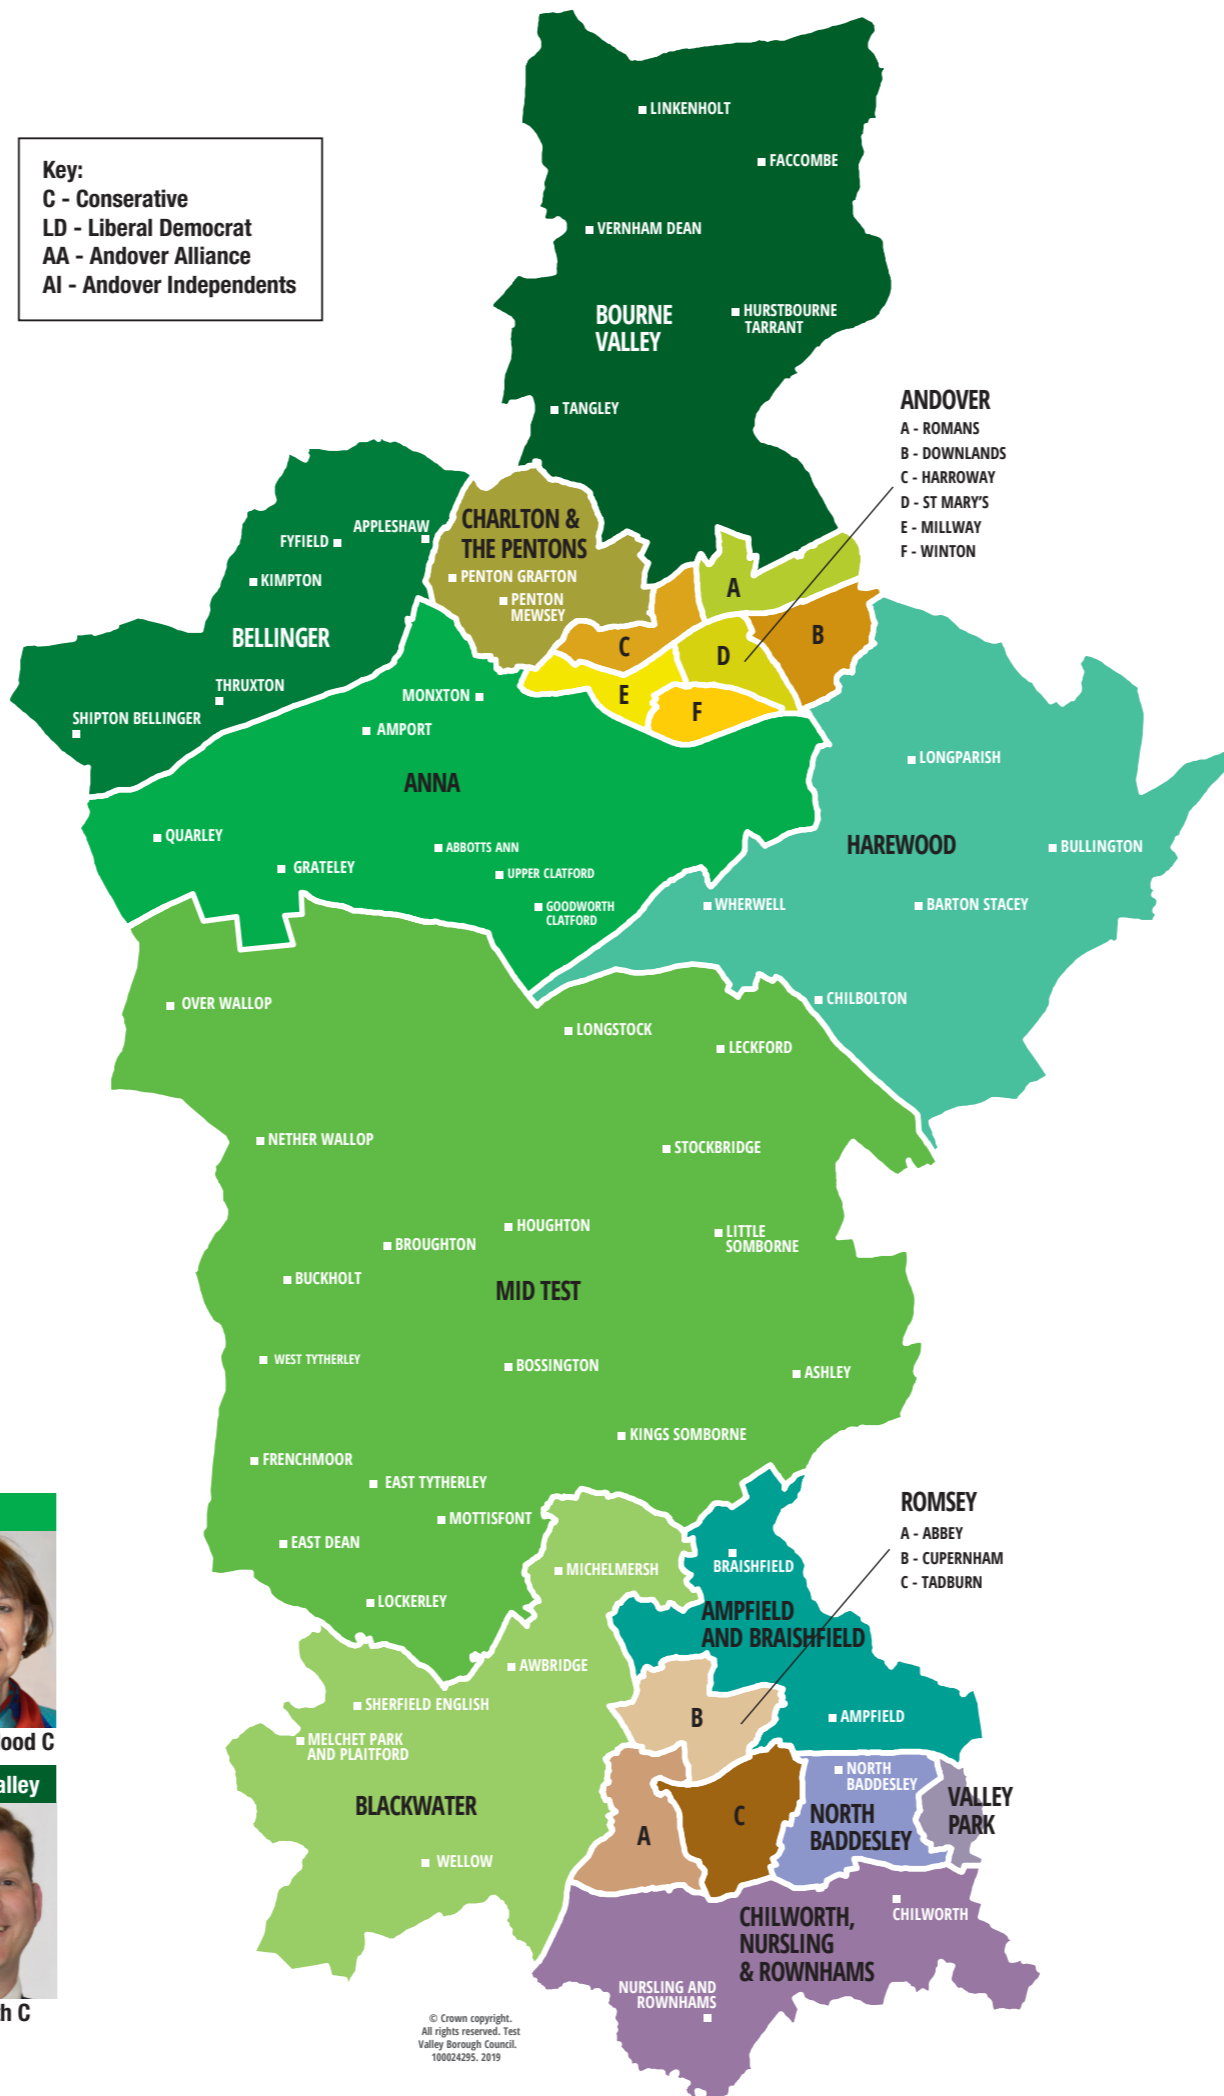

Ampfield & Braishfield Martin Hatley C	Andover Downlands Christopher Donnelly C	 Nick Lodge C
Andover - Harroway Carl Borg-Neal C	 Tony Burley C	 Karen Hamilton C
Andover - Millway Zillah Brooks C	 Christopher Ecclestone AI	 Alison Watts AA
Andover - Romans Nick Matthews C	 Kirsty North C	 Tracey Tasker C
Andover - St Mary's Iris Andersen C	 Kevin Farrer AA	 Victoria Harber AA
Andover - Winton Rebecca Meyer AI	 Richard Rowles AA	 David Coole AA
Bellingier Phil Lashbrook C	Blackwater Nick Adams-King C	Bourne Valley Gordon Bailey C
	Anna Maureen Flood C	Bourne Valley Phil North C